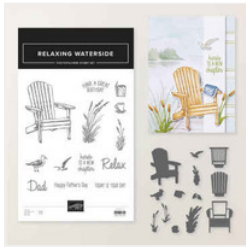

- 3" x 3-1/2" (inside chair and book)

- 4" x 5-1/4" (inside layer)

- **Waterside Retreat DSP:**

- (2) 2" x 5-1/4" (striped side panels)

- (1) 2" x 5-1/4" (plaid inside left panel)

- (2) 1" x 1-7/8" (wooden back and front of "belt")

- (1) 3" x 4" (cabin scene piece for front of "buckle")

- (1) 3" x 4" (plaid piece for back of "buckle")

Buckle Fun Fold Card

Waterside Retreat Suite Showcase

Christy Fulk

christyfulk@createwithchristy.com

<https://www.createwithchristy.com/>

[Relaxing Waterside Bundle \(English\) - 167928](#)

Price: \$46.75

[Early Espresso Classic Stampin' Pad - 147114](#)

Price: \$11.00

[Misty Moonlight Classic Stampin' Pad - 153118](#)