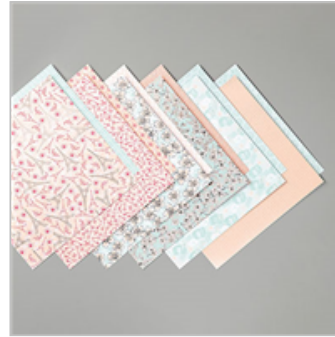

# Sneak Peek! Parisian Blossoms Suite Card

Mary Fish

[mary@stampinpretty.com](mailto:mary@stampinpretty.com)

<http://stampinpretty.com>

1. Begin with a 4 1/4 x 5 1/2 card base of Whisper White Thick card stock.
2. Adhere a 4 x 5 1/4 piece of Parisian Blossoms Specialty Designer Series Paper with Stampin' Dimensionals.
3. Cut a piece of Whisper White card stock & a piece of Parisian Blossoms Specialty Designer Series Paper to 3 x 3 3/4. Adhere together as shown with Snail Adhesive.
4. Wrap with a piece of Petal Pink 1/4 Metallic Edge Ribbon, securing with a bow.
5. Adhere to the card with Stampin' Dimensionals.
6. Use a [Stamparatus](#) to position and stamp the sentiments (Parisian Beauty Stamp Set) in Tuxedo Black Memento Ink onto a piece of Whisper White card stock that has been cropped with the Label Me Fancy Punch (available January 3, 2020).

# Sneak Peek! Parisian Blossoms Suite Card

Mary Fish

[mary@stampinpretty.com](mailto:mary@stampinpretty.com)

<http://stampinpretty.com>

7. Adhere sentiment with Stampin' Dimensionals, tucked slightly under the bow.
8. **POP OF PERSONALITY!** Add six, multi-sized Champagne Rhinestone Basic Jewels to the sentiment and flowers as shown.
9. Use Multipurpose Liquid Glue to adhere a 2 1/4 x 5 3/4 piece of Parisian Blossoms Specialty Designer Series Paper to the outside flap of a Medium Whisper White Envelope. Trim to size with Paper Snips. You can see my video demonstration with tips on adding designer paper to an envelope flap [here](#).

# Sneak Peek! Parisian Blossoms Suite Card

Mary Fish

[mary@stampinpretty.com](mailto:mary@stampinpretty.com)

<http://stampinpretty.com>

[Parisian Blossoms Suite Bundle \(English\)](#)

153934

Price: \$133.50

[Parisian Beauty Cling Stamp Set \(English\)](#)

151466

Price: \$21.00

[Parisian Blossoms Specialty Designer Series Paper](#)

151192

Price: \$14.50

[Whisper White 8-1/2" X 11" Thick Cardstock](#)

140272