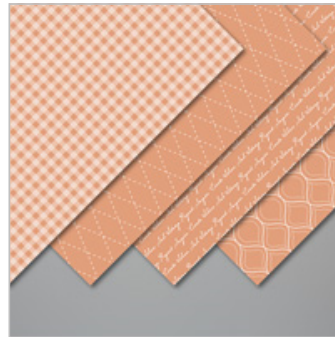

# Sweetly Swirled in Lovely Lipstick

Mary Fish

[mary@stampinpretty.com](mailto:mary@stampinpretty.com)

<http://stampinpretty.com>

1. Start with a 5 1/2 x 4 1/4 card base of Lovely Lipstick card stock.
2. Adhere a 5 1/2 x 2 3/4 piece of Lovely Lipstick 2018-2020 In Color 6 x 6 Designer Series Paper to the center of the card base with Snail Adhesive.
3. Zip a 5 1/2 x 2 piece of Lovely Lipstick card stock through a die-cutting machine tucked inside the Corrugated 3D Embossing Folder (coming soon!). Adhere as shown with Stampin' Dimensionals.
4. Adhere a 4 1/2 piece of Whisper White 5/8" Flax Ribbon to the corrugated card stock with Mini Glue Dots.

# Sweetly Swirled in Lovely Lipstick

Mary Fish

[mary@stampinpretty.com](mailto:mary@stampinpretty.com)

<http://stampinpretty.com>

5. Use the [Stamaparatus](#) to position and stamp the “circular” swirls and sentiment in Lovely Lipstick and Tuxedo Black Memento Ink as shown onto Whisper White card stock. Crop with the 2-15/16 circle from the Layering Circle Dies. Adhere to a 3 scalloped circle (also from Layering Circle Dies) of Lovely Lipstick card stock with Snail Adhesive. Adhere to the card with Stampin’ Dimensionals.
6. **POP OF PERSONALITY!** Add three multi-sized, self-adhesive Lovely Lipstick Happiness Blooms Enamel Dots and a bow of Lovely Lipstick 1/8 Grosgrain Ribbon adhered with a “rolled” Mini Glue Dot.

# Sweetly Swirled in Lovely Lipstick

Mary Fish

[mary@stampinpretty.com](mailto:mary@stampinpretty.com)

<http://stampinpretty.com>

[Sweetly Swirled  
Photopolymer Stamp](#)

[Set](#)

149254

Price: \$21.00

[Lovely Lipstick 8-1/2"  
X 11" Cardstock](#)

146970

Price: \$8.75

[2018-2020 In Color 6"  
X 6" \(15.2 X 15.2 Cm\)](#)

[Designer Series](#)

[Paper](#)

149618

Price: \$11.50