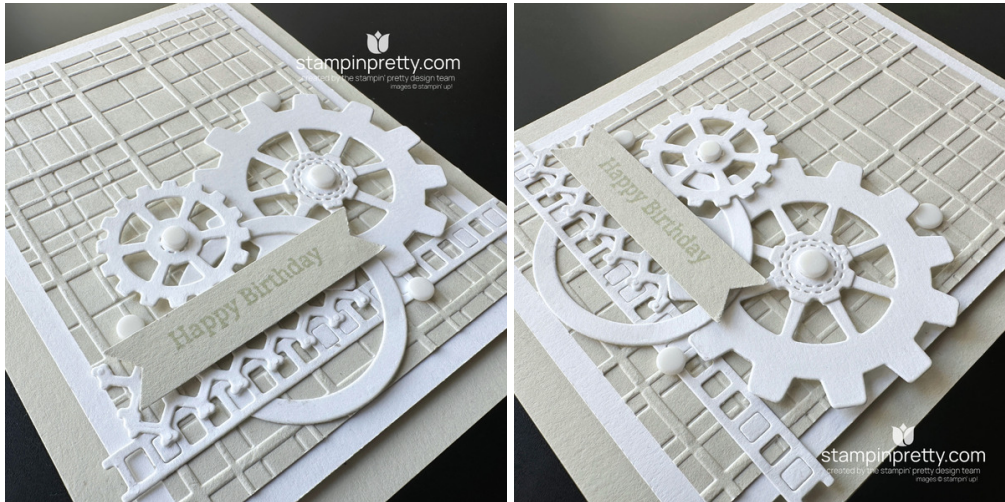

A Birthday Card with Gears & Textures

A Newsletter Subscriber Exclusive

Mary Fish

maryfish@stampinpretty.com

<http://stampinpretty.com>

stampin' pretty
step-by-step tutorial

measure & cut (from bottom to top):

card base:

- Basic Beige Cardstock: 4 1/4 x 11, scored at 5 1/2

layers (before die-cutting):

- Basic White Cardstock: 3 5/8 x 4 7/8
- Basic Beige Cardstock: 3 1/4 x 4 1/4
- Basic White Cardstock: 4 x 5 (die-cuts)
- Basic Beige Cardstock: 3 x 1

A Birthday Card with Gears & Textures

A Newsletter Subscriber Exclusive

Mary Fish

maryfish@stampinpretty.com

<http://stampinpretty.com>

stamp ([clear blocks](#) or [stamp positioning tool](#)):

- Stamp the sentiment (Banner Sayings) in Basic Beige onto the Basic Beige sentiment layer.

crop, cut, assemble, adhere & embellish:

- Burnish the fold of the card base with a Bone Folder.
- Tuck the 3 1/4 x 4 1/4 piece of cardstock inside the Forever Plaid 3D Embossing Folder and zip through a [Stampin' Cut & Emboss Machine](#) (Standard).
- Adhere to the Basic White layer with Multipurpose Liquid Glue and to the card with Stampin' Dimensionals.
- Use a [Stampin' Cut & Emboss Machine](#) (Standard) to crop all gear die-cuts from the Basic White layer.
- Adhere the die-cuts to the card as shown with Multipurpose Liquid Glue and Mini Stampin' Dimensionals.
- Crop the sentiment with the Three Banner Punch. Adhere with Mini Stampin' Dimensionals.
- Embellish with White Natural Matte Dots.