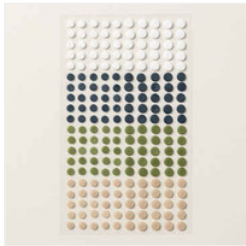

A Simple You Get Me Card using Delicate Dreams DSP

A Newsletter Subscriber Exclusive

Mary Fish

maryfish@stampinpretty.com

<http://stampinpretty.com>

[Natural Matte Dots](#)
- [167510](#)

Price: $8.00

Add to Cart