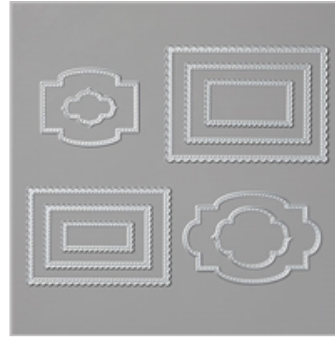

Simple Saturday: A Tropical Oasis Mini Pizza Box

Mary Fish
mary@stampinpretty.com

<http://stampinpretty.com>

stampin' pretty
a step-by-step tutorial

1. Begin by assembling a Stampin' Up! Mini Pizza Box.
2. Use a Paper Trimmer to cut a piece of Tropical Oasis Designer Series Paper to a 3 1/4 square.
3. Adhere to the box with Snail Adhesive.
4. Cut a piece of Terracotta Tile card stock to 1 1/8 x 10. Score at 2 1/2, 3 1/2, 7, and 8.
5. Wrap around the box, lining up the edges with the score lines.
6. Adhere the two ends together (not to the box) with Tear 'N Tape Adhesive.

Simple Saturday: A Tropical Oasis Mini Pizza Box

Mary Fish

mary@stampinpretty.com

<http://stampinpretty.com>

7. Use a die-cutting and embossing machine, along with the Stitched So Sweetly Die, to crop a piece of Tropical Oasis Designer Series Paper.
8. Adhere to the belly band with Snail Adhesive.
9. Double wrap the belly band with Linen Thread, securing with a bow on the left-hand side.
10. Use the [Stamparatus](#) to stamp the sentiment (So Sentimental) in Soft Suede Classic Ink onto Whisper White card stock.
11. Crop with the coordinating Stitched So Sweetly Die
12. Adhere as shown with Stampin' Dimensionals.
13. **POP OF PERSONALITY!** Add two Terracotta Tile 2019-2021 In Color Faceted Dots as shown.

153828

Price: \$48.50

[Add to Cart](#)

[So Sentimental Cling Stamp Set \(English\)](#)

151691

Price: \$22.00

[Add to Cart](#)

[Stitched So Sweetly Dies](#)