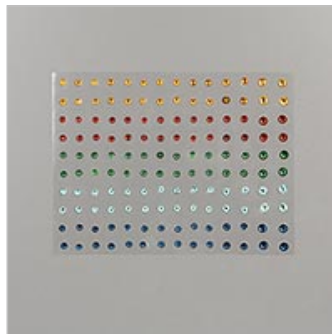

[Holiday Rhinestone Basic Jewels](#)

150457

Price: $6.00