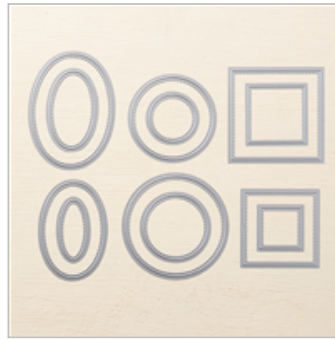

[Stitched Shapes Dies](#)

145372

Price: $30.00