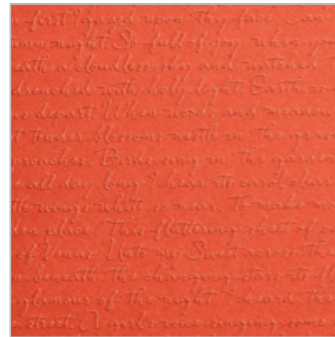

[Scripty 3D Embossing Folder](#)

149634

Price: $10.00