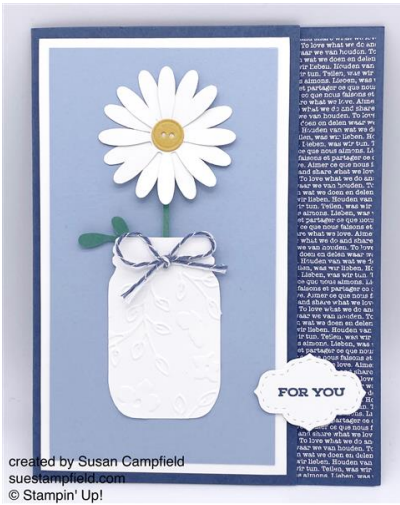

Bumblebee 5 1/2" x 7 1/2" scored at 4 1/4" card base

Bumblebee 1" x 3" for flower center button die cuts

Seaside Spray 2 3/4" x 5" for front layer

Mint Macaron 2 3/4" x 5" for front layer

So Saffron 2 3/4" x 5" for front layer

In Color 2020 - 2022 Designer Series Paper 1" x 5 1/4" in Misty Moonlight, Just Jade, and Bumblebee

Whisper White 3" x 5 1/4", two per card, front layer and inside message

Whisper White 2 3/4" x 5 1/2" embossed for 3 jars

Whisper White 1 1/2" x 1 1/2" for label / closure

Whisper White 2 1/2" x 11" for 6 medium daisy punch outs

Whisper White 1 3/4" x 5 1/2" for inside message circle punch

Daisy In A Jar

Susan Campfield
(651) 653-2208
suestampfield@gmail.com
www.suestampfield.com

created by Susan Campfield
suestampfield.com
© Stampin' Up!

Close up of card closure. Label overlaps the card front to keep the card closed.

For a video showing how to make this card, go to this YouTube video: <https://bit.ly/daisyinajar>