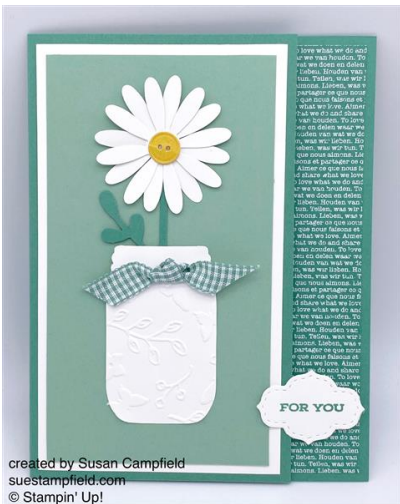

created by Susan Campfield
suestampfield.com
© Stampin' Up!