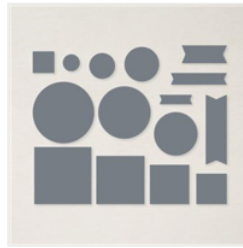

[Reason To Celebrate Stamp Set \(English\) - 166905](#)

Price: \$20.00

[Stylish Shapes Dies - 159183](#)

Price: \$30.00

[Hearts Of Love 3D Embossing Folder - 167071](#)

Price: \$11.00

[Easter Joy 12" X 12" \(30.5 X 30.5 Cm\) Specialty Designer Series Paper - 166939](#)