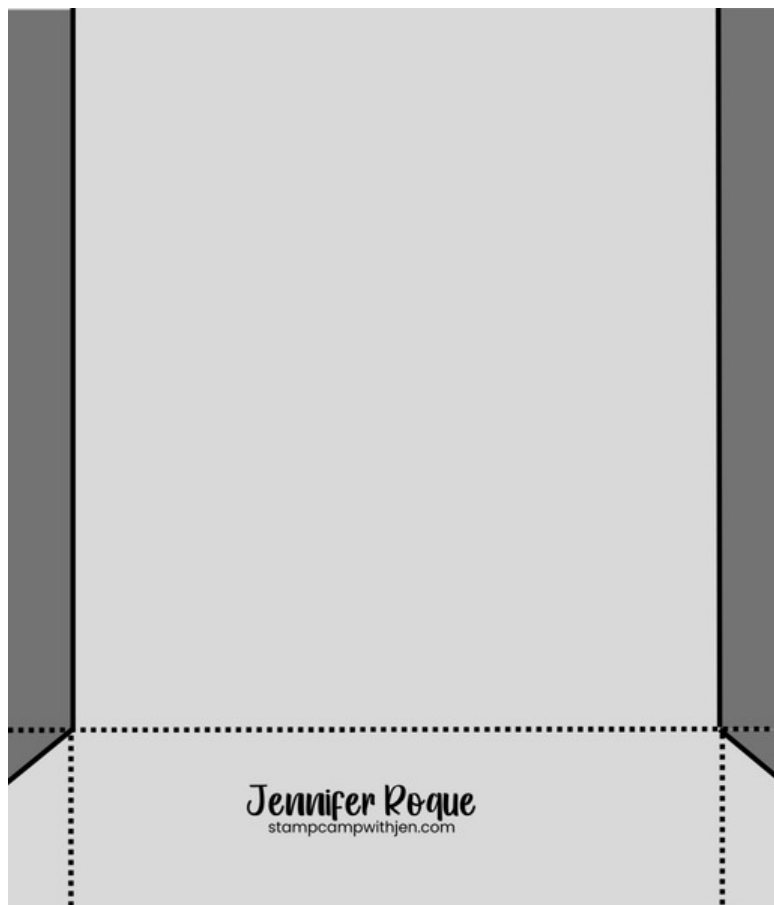

Jennifer Roque

2405785644

stampcampwithjen@gmail.com

stampcampwithjen.com

Pumpkin Pie: 6-1/4" x 7-1/4"

short side - score at 1/2" both sides

long side - score at 1-1/2"

Basic White: 1-1/8" x 2-1/2"

Spooky Sweet DSP:

1-1/4" x 5"

4-1/2" x 5"

Solid Lines = Cut

Dotted Lines = Score

Spooky Halloween Spa Face Mask Gift Pouch

Mummy Face Mask

Jennifer Roque
2405785644