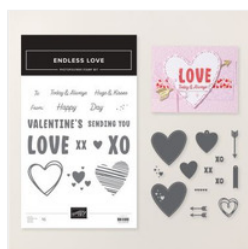

3/4" x 2-3/4" - 3 pieces (candy strips)

Real Red:

4-1/4" x 4-1/4" - 2 pieces

1-1/4" x 4-1/2" - 2 pieces

Basic White: 4" x 4"

Endless Love Valentine's Day Treat Bag

Jennifer Roque
2405785644

stampcampwithjen@gmail.com
stampcampwithjen.com

Made With Love DSP:

1" x 4-1/4" - 2 pieces

4" x 4"

Special Supplies:

Dove Promises Milk & Dark Chocolate Candy Hearts (Amazon Affiliate Link):

<https://amzn.to/4sXzqt2>

Endless Love Valentine's Day Treat Bag

Jennifer Roque
2405785644

stampcampwithjen@gmail.com
stampcampwithjen.com

[Endless Love Bundle \(English\) - 167062](#)

Price: \$47.50

[Endless Love Photopolymer Stamp Set \(English\) - 167055](#)

Price: \$20.00