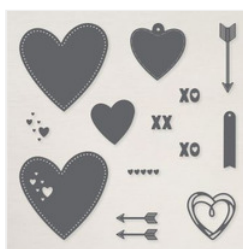

[Endless Love Dies - 167061](#)

Price: $33.00