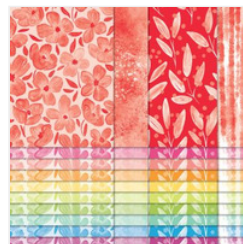

Brights 6" x 6" DSP: 4-3/4" x 6"

Spooky Sweet DSP: 1-1/2" x 4-3/4"

Solid Lines = Cut

Dotted Lines = Score

Spooky Halloween Spa Face Mask Gift Pouch

Witch Face Mask

Jennifer Roque
2405785644

stampcampwithjen@gmail.com
stampcampwithjen.com

[Spooky Halloween Bundle \(English\) - 166199](#)

Price: \$45.00

[Spooky Halloween Photopolymer Stamp Set \(English\) - 166192](#)

Price: \$19.00

[Spooky Halloween Dies - 166198](#)

Price: \$31.00

[Brights 6" X 6" \(15.2 X 15.2 Cm\) Designer Series Paper - 165301](#)

Price: \$12.50

[Spooky Sweet 12" X 12" \(30.5 X 30.5 Cm\) Specialty Designer Series Paper - 166191](#)

Price: \$16.50

[Basic Black 8-1/2" X 11" Cardstock - 121045](#)

Price: \$14.00

[Basic White 8-1/2" X 11" Cardstock - 166780](#)