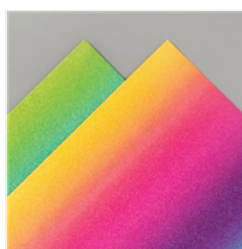

[Rainbow Glimmer Paper - 153056](#)

Price: $6.00