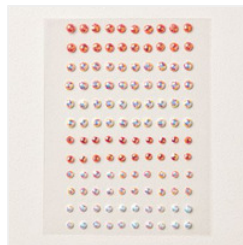

Price: \$12.50

[Real Red 8-1/2" X 11" Cardstock - 102482](#)

Price: \$14.00

[Basic White 8-1/2" X 11" Cardstock - 166780](#)

Price: \$14.00

[Real Red Classic Stampin' Pad - 147084](#)

Price: \$9.00

[Pearlized Faceted Circles - 166978](#)