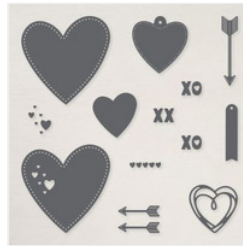

[Endless Love Dies - 167061](#)

Price: $33.00