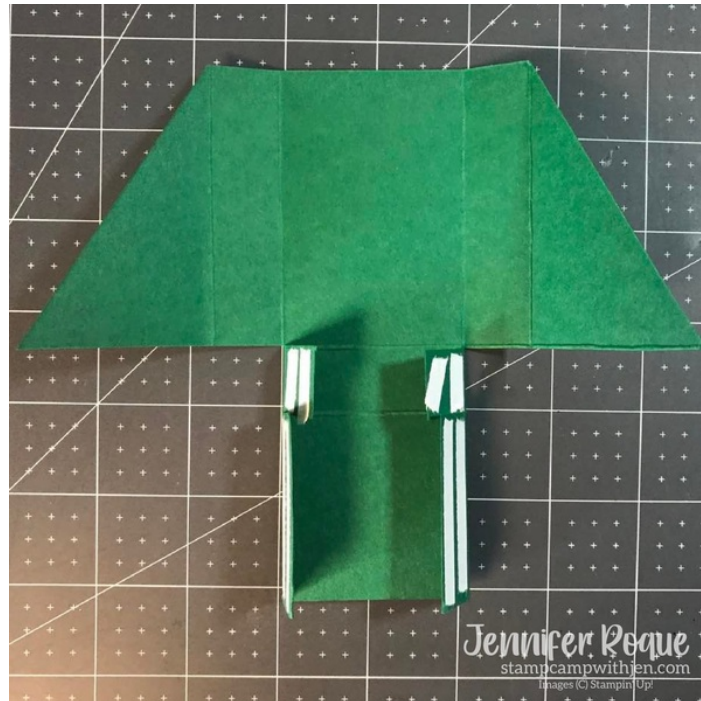

Jennifer Roque
2405785644
stampcampwithjen@gmail.com
stampcampwithjen.com

Instructions:

1. Fold and burnish on the score lines then cut the bottom sections as shown below.

2. Flip the paper over and cut the top left and right sections at an angle using your Paper Trimmer.

Day 10 - Christmas To Remember

Criss Cross Box

12 Days of Christmas 2022

Jennifer Roque

2405785644

stampcampwithjen@gmail.com

stampcampwithjen.com

3. Adhere Multipurpose Liquid Glue or Tear & Tape to the outer bottom flaps and adhere the box together.

4. Apply a small line of Multipurpose Liquid Glue to the bottom edges of the angled flaps then criss cross them over the front of the box.
5. Fold the Santa Express DSP strip around the box to form where it needs to go then add Tear & Tape and adhere to the box.
6. Tie a bow around the box using the White Glittered Organdy Ribbon.
7. Stamp the sentiment from the Christmas to Remember Stamp Set in Mint Macaron ink on to a scrap piece of Basic White Cardstock.
8. Die cut the sentiment using the die from the Seasonal Labels Dies.
9. Punch out a Mint Macaron cardstock piece using the Label Me Lovely Punch then trim the edges using your Paper Snips Scissors.