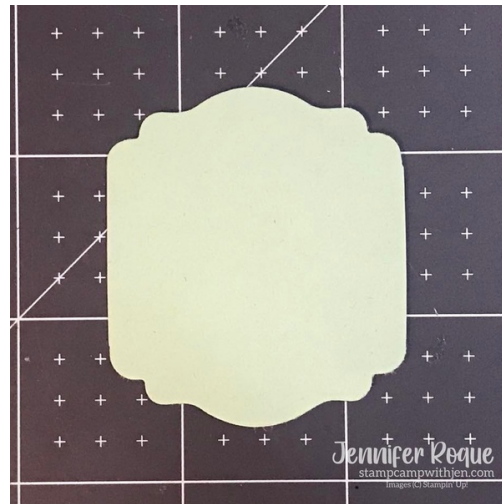

Day 10 - Christmas To Remember

Criss Cross Box

12 Days of Christmas 2022

Jennifer Roque
2405785644
stampcampwithjen@gmail.com
stampcampwithjen.com

10. Center the sentiment piece over the Mint Macaron piece using Stampin' Seal+.

11. Apply Stampin' Dimensionals above and below the ribbon to hold it in place and adhere the sentiment label to the front of the box.