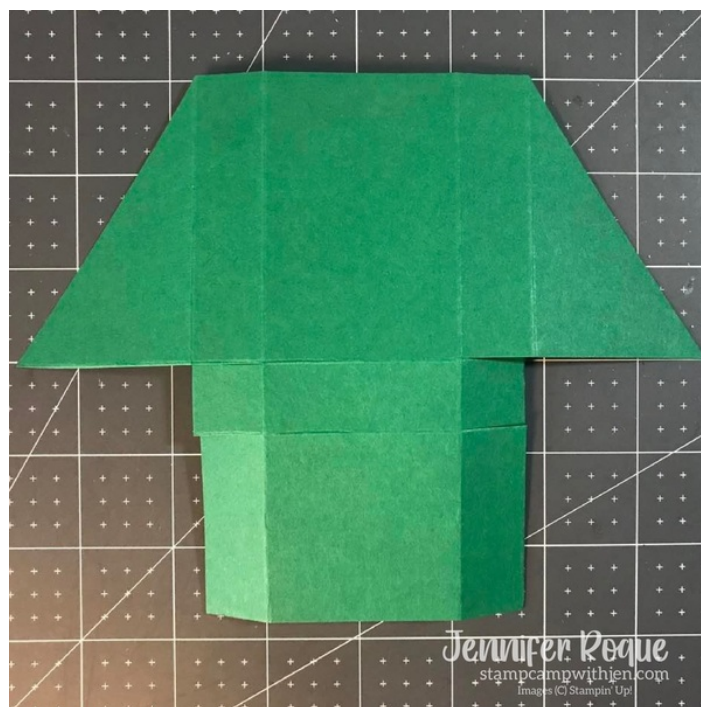

- Shaded Spruce: 5-3/4 x 7-1/2
landscape score at 2, 2-3/4, 4-3/4, 5-1/2
portrait score at 2, 2-3/4
- Santa Express DSP: 1-1/2 x 6

Day 10 - Christmas To Remember

Criss Cross Box

12 Days of Christmas 2022

Jennifer Roque
2405785644
stampcampwithjen@gmail.com
stampcampwithjen.com

Instructions:

1. Fold and burnish on the score lines then cut the bottom sections as shown below.

2. Flip the paper over and cut the top left and right sections at an angle using your Paper Trimmer.

Day 10 - Christmas To Remember

Criss Cross Box

12 Days of Christmas 2022

Jennifer Roque

2405785644

stampcampwithjen@gmail.com

stampcampwithjen.com

3. Adhere Multipurpose Liquid Glue or Tear & Tape to the outer bottom flaps and adhere the box together.

4. Apply a small line of Multipurpose Liquid Glue to the bottom edges of the angled flaps then criss cross them over the front of the box.
5. Fold the Santa Express DSP strip around the box to form where it needs to go then add Tear & Tape and adhere to the box.
6. Tie a bow around the box using the White Glittered Organdy Ribbon.
7. Stamp the sentiment from the Christmas to Remember Stamp Set in Mint Macaron ink on to a scrap piece of Basic White Cardstock.
8. Die cut the sentiment using the die from the Seasonal Labels Dies.
9. Punch out a Mint Macaron cardstock piece using the Label Me Lovely Punch then trim the edges using your Paper Snips Scissors.