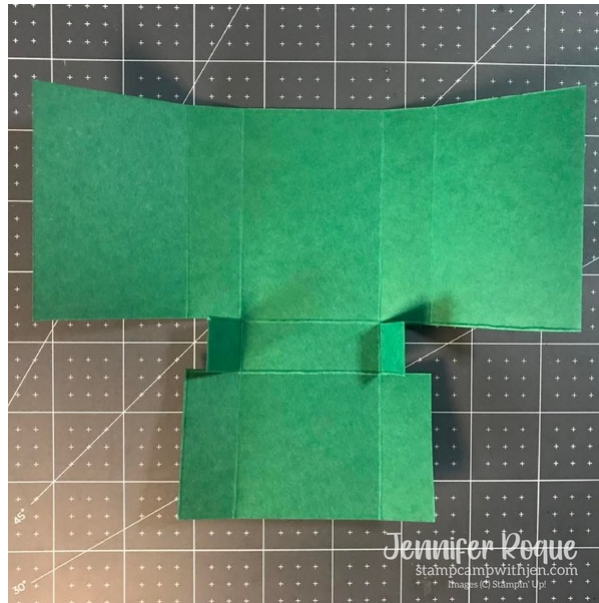

- Shaded Spruce: 5-3/4 x 7-1/2
landscape score at 2, 2-3/4, 4-3/4, 5-1/2
portrait score at 2, 2-3/4
- Santa Express DSP: 1-1/2 x 6

Day 10 - Christmas To Remember

Criss Cross Box

12 Days of Christmas 2022

Jennifer Roque
2405785644
stampcampwithjen@gmail.com
stampcampwithjen.com

Instructions:

1. Fold and burnish on the score lines then cut the bottom sections as shown below.

2. Flip the paper over and cut the top left and right sections at an angle using your Paper Trimmer.

Day 10 - Christmas To Remember

Criss Cross Box

12 Days of Christmas 2022

Jennifer Roque

2405785644

stampcampwithjen@gmail.com

stampcampwithjen.com

3. Adhere Multipurpose Liquid Glue or Tear & Tape to the outer bottom flaps and adhere the box together.

4. Apply a small line of Multipurpose Liquid Glue to the bottom edges of the angled flaps then criss cross them over the front of the box.
5. Fold the Santa Express DSP strip around the box to form where it needs to go then add Tear & Tape and adhere to the box.
6. Tie a bow around the box using the White Glittered Organdy Ribbon.
7. Stamp the sentiment from the Christmas to Remember Stamp Set in Mint Macaron ink on to a scrap piece of Basic White Cardstock.
8. Die cut the sentiment using the die from the Seasonal Labels Dies.
9. Punch out a Mint Macaron cardstock piece using the Label Me Lovely Punch then trim the edges using your Paper Snips Scissors.