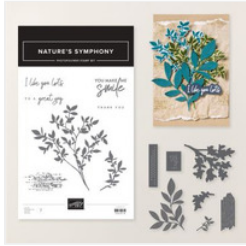

**Blog Post:** <https://stampcampwithjen.com/2026/02/stamp-with-me-february-2026-stamp-camp/>

Place a \$50+ order with me February 16-22, 2026 and get my February 2026 Stamp Camp card kits for free!

**Shop with me here:** <https://www.stampinup.com/?demoid=2222260>

[Nature's Symphony Bundle \(English\) - 166926](#)

Price: \$46.75

[Nature's Symphony Photopolymer Stamp Set \(English\) - 166919](#)

Price: \$19.00

[Nature's Symphony Dies - 166925](#)

Price: \$33.00

[Stylish Shapes Dies - 159183](#)