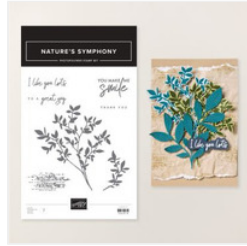

# Card #3 - Nature's Symphony I Like You Lots Card

Stamp Camp - February 2026

Jennifer Roque  
2405785644

[stampcampwithjen@gmail.com](mailto:stampcampwithjen@gmail.com)  
[stampcampwithjen.com](http://stampcampwithjen.com)

[Nature's Symphony Bundle \(English\) - 166926](#)

Price: \$46.75

[Nature's Symphony Photopolymer Stamp Set \(English\) - 166919](#)

Price: \$19.00

[Nature's Symphony Dies - 166925](#)

Price: \$33.00

[Stylish Shapes Dies - 159183](#)