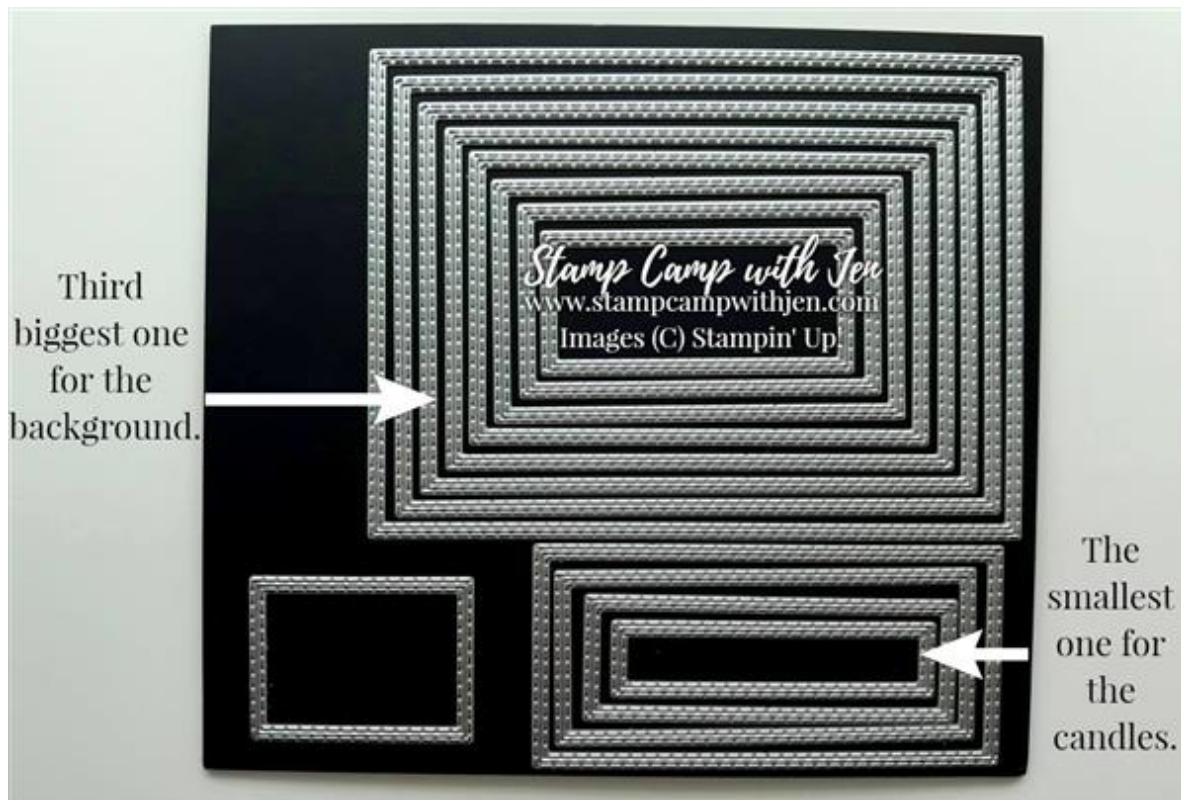

Quick & Easy Candle Birthday Card

Jennifer Roque

2405785644

stampcampwithjen@gmail.com

stampcampwithjen.com

Cut Your Paper:

Whisper White Cardstock: 5 1/2" x 8 1/2"

Die Cutting & Making Your Candles:

1. Die cut your background base rectangle and your candles. See picture below for reference.

Quick & Easy Candle Birthday Card

Jennifer Roque
2405785644

stampcampwithjen@gmail.com
stampcampwithjen.com

2. To make the flames punch out 4 leaves using the Apple Builder Punch in So Saffron Cardstock.
3. Apply Clear Wink of Stella Glitter to the flames and set aside to dry.

Stamp:

1. Fold your Whisper White card base in half and burnish with your Bone Folder.
2. Stamp the sand from the Waterfront Stamp Set in Smoky Slate ink and stamp the outer edge of the front of your card until you have a thick border all the way around your card. (You don't need to cover the center because you will cover that with your candle rectangle.)

Assemble:

1. Put Stampin' Dimensionals on the back of your candles and flames.
2. Center the candles in the rectangle base, it's easy to line them up by placing a ruler down and then lining the candles above that. Adhere flames to the card after your candles are on.
3. Stamp the sentiment from the Under My Umbrella Stamp Set in Smoky Slate ink onto the rectangle base.
4. Pop the whole thing up on your card with more Stampin' Dimensionals and you're done!