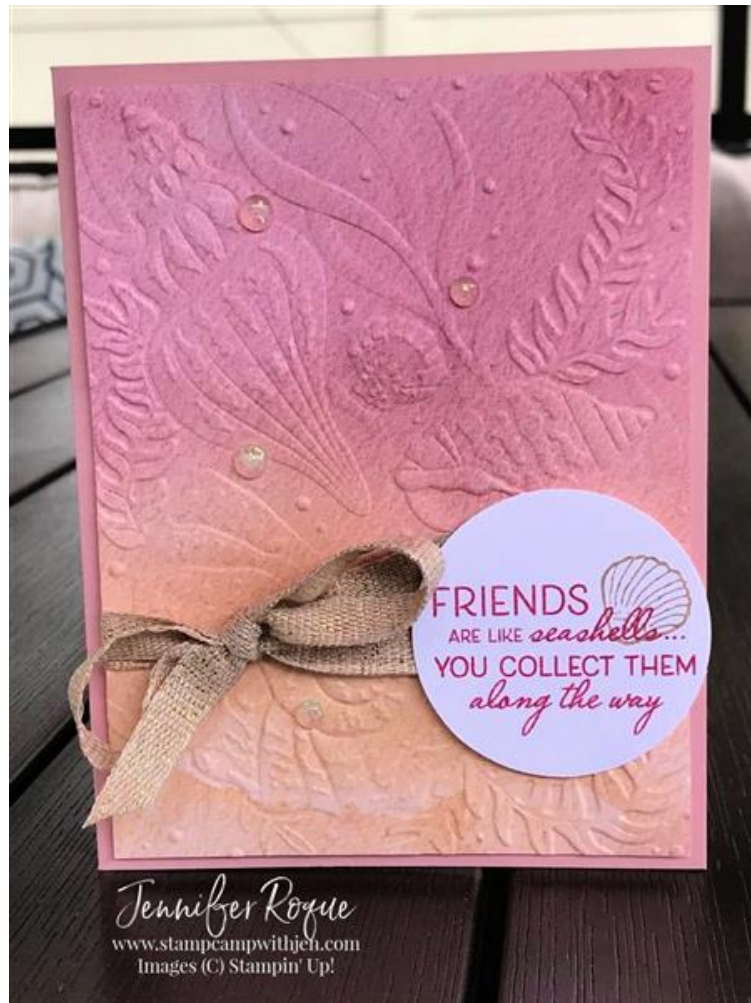

First Friday Facebook Class - Friends Are Like Seashells

Card #2

Jennifer Roque
2405785644
stampcampwithjen@gmail.com
stampcampwithjen.com

Measurements:

- Blushing Bride Card Base: 5-1/2" x 8-1/2"
- Basic White Card Liner: 4" x 5-1/4"
- Sand & Sea DSP: 4" x 5-1/4"