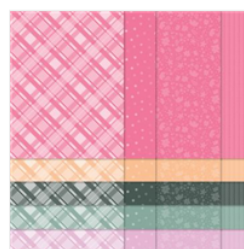

**2021-2023 In
Color™ 6" X 6"
(15.2 X 15.2 Cm)
Designer Series
Paper - 159254**

Price: $12.00

Add to Cart