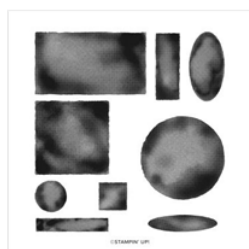

**Watercolor Shapes
Photopolymer
Stamp Set -
156968**

Price: $21.00

Add to Cart