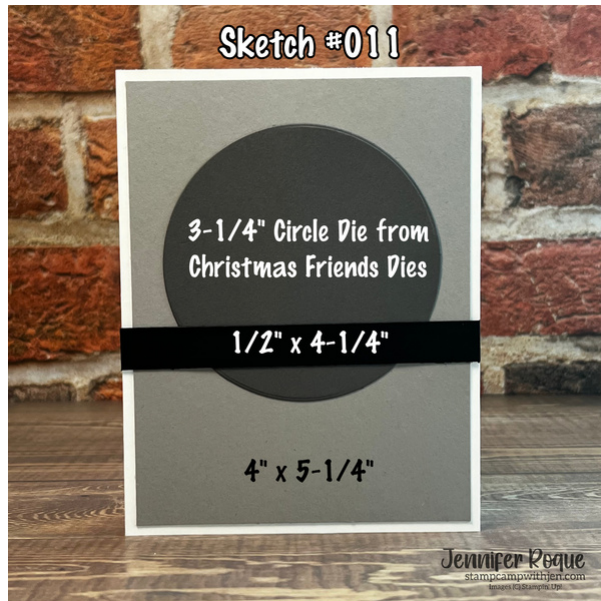

Christmas Friends Happy Holidays Card

Sketch #011

Jennifer Roque
2405785644

stampcampwithjen@gmail.com
stampcampwithjen.com

[Click Here for Original Blog Post](#)

Measurements:

- Pretty Peacock:
Card Base: 5-1/2" x 8-1/2"
Sentiment Strip: 1/2" x 4-1/4"
- Sentimental Christmas 12" x 12" Designer Series Paper:
Candle Pattern: 4" x 5-1/4"

Instructions:

1. Adhere the Sentimental Christmas DSP to the Garden Green Card Base.
2. Die cut a Basic White circle using the large circle die from the Christmas Friends Dies and then emboss it with the Snowflake Sky 3D Embossing Folder then adhere it to the card front as shown using Multipurpose Liquid Glue.
3. Stamp the tree and the mouse from the Christmas Friends Stamp Set in Tuxedo Black Memento Ink on to a scrap piece of Basic White Cardstock.