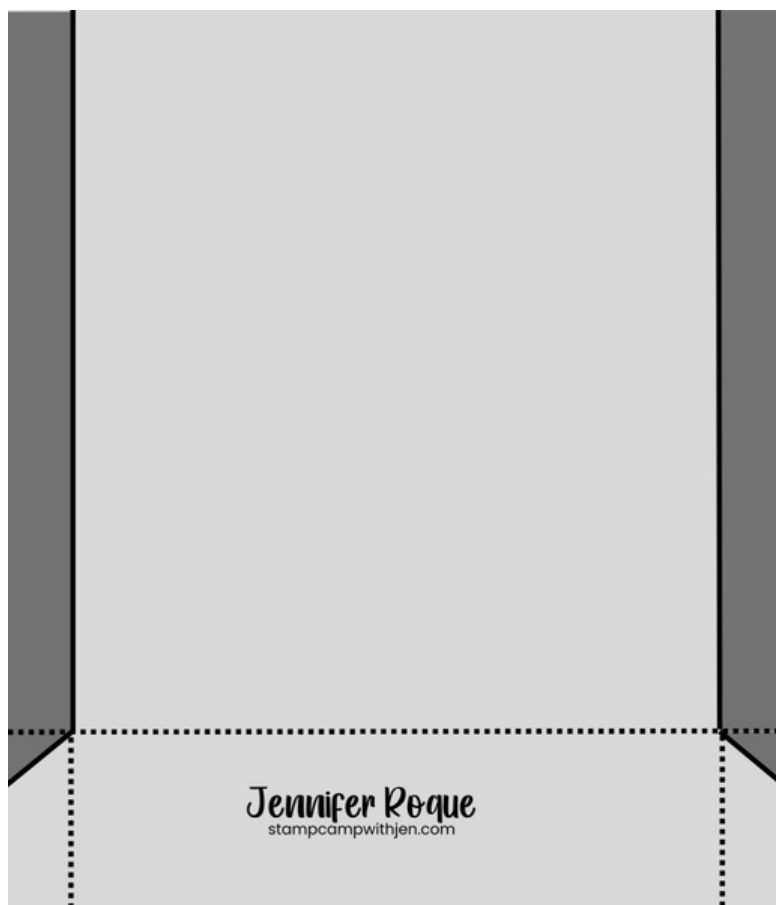

stampcampwithjen@gmail.com

stampcampwithjen.com

Basic Black: 5-1/2" x 6-1/2"

short side - score at 1/2" both sides

long side - score at 1-1/4"

Basic White: 1-1/8" x 2-1/2"

Spooky Sweet DSP:

1" x 4-1/4"

4-1/4" x 4-1/4"

Solid Lines = Cut

Dotted Lines = Score

Spooky Halloween Spa Face Mask Gift Pouch Cat Face Mask

Jennifer Roque
2405785644

stampcampwithjen@gmail.com
stampcampwithjen.com

[Spooky Halloween Bundle \(English\) - 166199](#)