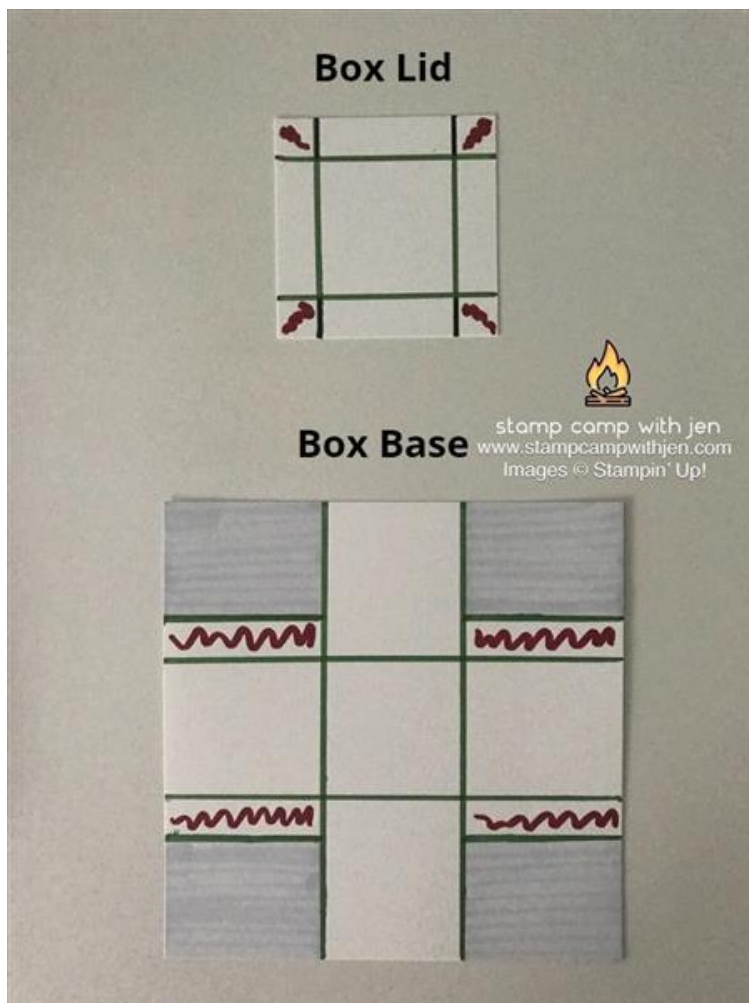

## **Cut Your Paper:**

Wrapped in Plaid DSP Base: 5 3/4" x 5 3/4"

Cherry Cobbler Cardstock Lid: 2 3/4" x 2 3/4"

## Template Key:

Black: Cut

Green: Score

Red: Tear & Tape

Gray: Discard

## **Assemble the Base:**

1. Score 2" in on all sides. Burnish with your bone folder.
2. Use your Paper Snips and cut along all score lines.
3. Fold the center flaps inward on the left and right side of the box and cut 1 1/2" in from both sides.
4. Add Tear & Tape to small flaps and assemble box base.