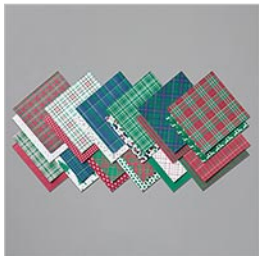

Mini Nutella Gift Box

Jennifer Roque

2405785644

stampcampwithjen@gmail.com

stampcampwithjen.com

[Wrapped In Plaid 6" X 6" (15.2 X 15.2 Cm) Specialty Designer Series Paper - 149596](#)

Price: $14.50