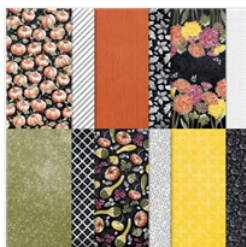

Rustic Harvest 12" X 12" (30.5 X 30.5 Cm) Designer Series Paper - 159633

Price: \$12.00

Add to Cart

Crushed Curry 8-1/2" X 11" Cardstock - 131199

Price: \$9.25

Add to Cart

Basic Black 8-1/2" X 11" Cardstock - 121045