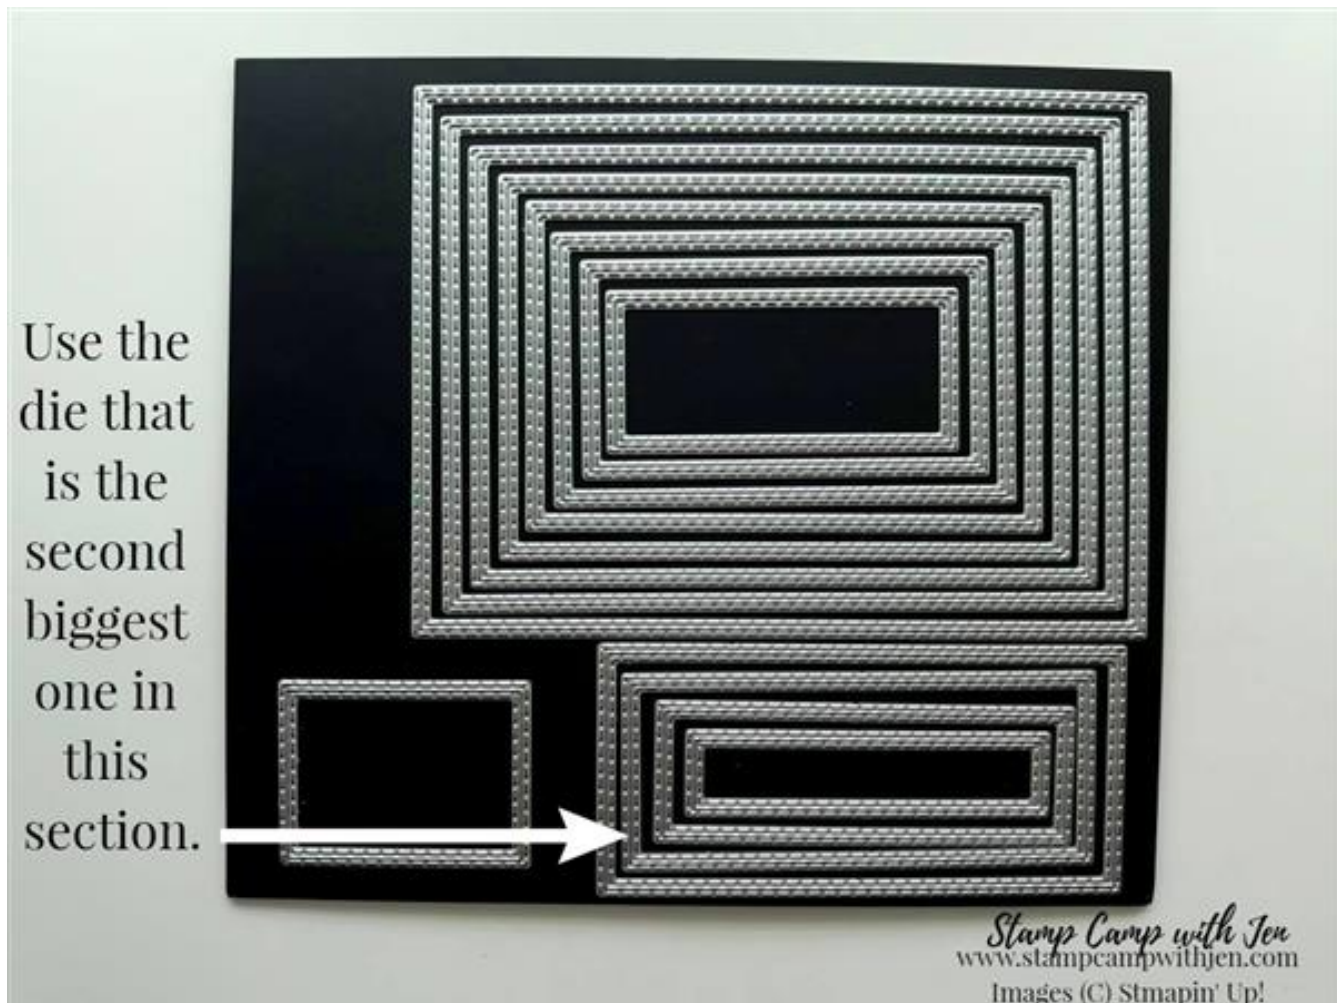

stampcampwithjen@gmail.com
stampcampwithjen.com

Measurements:

- Just Jade card base: 5-1/2" x 8-1/2", fold in half and burnish with your Bone Folder
- Flowers for Every Season Memories & More Card Pack:
 - trim the short edges by 1/8" on each side
 - trim the long edge by 3/16" on each side

Instructions:

1. Die cut a piece of Whisper White Cardstock using the largest scallop frame from the Stitched So Sweetly Dies.
2. Adhere the trimmed down card layer from the Flowers for Every Season Memories & More Card Pack to the Whisper White Scallop Frame using Stampin' Seal.
3. Stamp your sentiment from the Perfectly Plaid Photopolymer Stamp Set. Either stamp in Real Red ink or stamp in Versamark, sprinkle with Gold Stampin' Emboss Powder and set with your Heat Tool.
4. Die cut your sentiment with the rectangle from the Stitched Rectangle Dies. (See picture below for reference.)

Just Jade Christmas Card 2 Ways

In Color Club - June 2020

Jennifer Roque

2405785644

stampcampwithjen@gmail.com

stampcampwithjen.com

5. Adhere the sentiment to the scalloped layer using Stampin' Seal.
6. Adhere the scalloped layer to the card base using Stampin' Dimensionals.
7. Punch out a tree using the Pine Tree Punch in either Just Jade Cardstock or Gold Foil Sheets.
8. Adhere tree at an angle to the scalloped layer as shown using Stampin' Dimensionals and you're done!