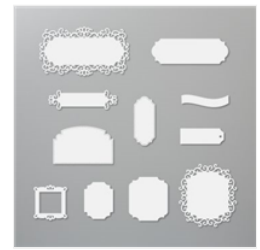

Tin Tile Harvest Hellos Inverted Floating Frame Card

Jennifer Roque
2405785644

stampcampwithjen@gmail.com
stampcampwithjen.com

Assemble:

1. Adhere the embossed layer to your card front using Stampin' SEAL+.
2. Adhere the floating element by adhering a bunch of Stampin' Dimensionals to the back of the pumpkins and leaves, apply to the embossed layer and then remove the Press'N'Seal. To see how to achieve this, [watch this video](#).
3. Stamp the sentiment from the Harvest Hellos Cling Stamp Set in Cinnamon Cider ink on to a scrap piece of Very Vanilla cardstock.
4. Die cut with your frame from the Ornate Frames Dies.
5. Adhere using Stampin' Dimensionals then apply two Gilded Gems as shown and you're done!

Tin Tile Harvest Hellos Inverted Floating Frame Card

Jennifer Roque
2405785644

stampcampwithjen@gmail.com
stampcampwithjen.com

[Harvest Hellos Cling Stamp Set - 150581](#)

Price: \$21.00

[Apple Builder Punch - 150663](#)

Price: \$18.00

[Stampin' Cut & Emboss Machine - 149653](#)

Price: \$120.00

[Magnetic Cutting Plate - 149656](#)

Price: \$24.00

[Ornate Frames Dies - 150664](#)

Price: \$34.00

[Tin Tile 3D Embossing Folder - 151801](#)