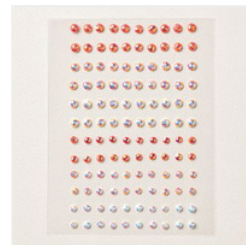

Price: \$11.00

[Made With Love 12" X 12" \(30.5 X 30.5 Cm\) Designer Series Paper - 167054](#)

Price: \$12.50

[Basic White 8-1/2" X 11" Cardstock - 166780](#)

Price: \$14.00

[Strawberry Slush 8-1/2" X 11" Cardstock - 165625](#)

Price: \$14.00

[Strawberry Slush Classic Stampin' Pad - 165286](#)

Price: \$9.00

[Pearlized Faceted Circles - 166978](#)

Price: \$8.00

[Stampin' Seal+ - 149699](#)

Price: \$12.00

[Multipurpose Liquid Glue - 110755](#)