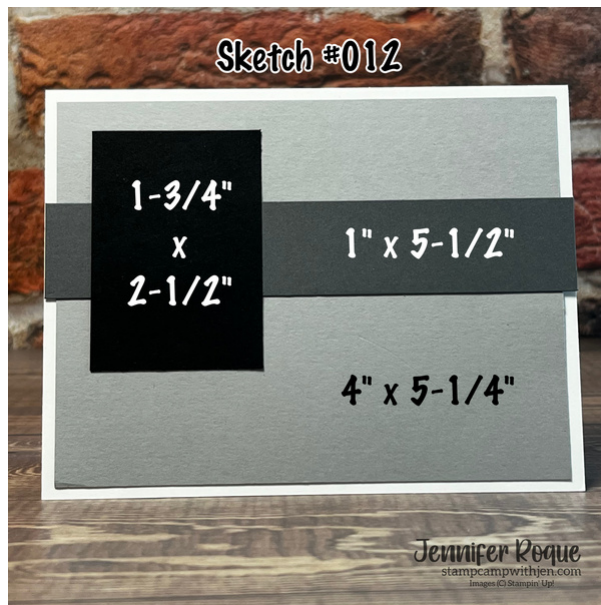

Reindeer Fun Christmas Card

Sketch #012

Jennifer Roque

2405785644

stampcampwithjen@gmail.com

stampcampwithjen.com

[Click Here for Original Blog Post](#)

Measurements:

- Real Red: 5-1/2" x 8-1/2"
- Basic White Sentiment Strip: 1" x 5-1/2"
- Pool Party: 1-3/4" x 2-1/2"
- Reindeer Days 12" x 12" Designer Series Paper:
Reindeer Pattern: 4" x 5-1/4"

Instructions:

1. Adhere the Reindeer Days DSP to the Real Red Card Base.
2. Stamp the "May All Your Days Be Full of Cheer" sentiment from the Reindeer Days Stamp Set in Real Red Ink on to the right side of the Basic White Strip and then adhere it to the card front as shown.
3. Emboss the Pool Party cardstock with the Snowflake Sky 3D Embossing Folder then adhere it to the card front as shown.
4. Die cut the reindeer using the colors in the picture below then adhere them together using Multipurpose Liquid Glue.