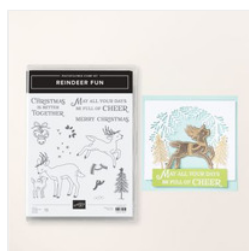

- Real Red: 5-1/2" x 8-1/2"
- Basic White Sentiment Strip: 1" x 5-1/2"
- Pool Party: 1-3/4" x 2-1/2"
- Reindeer Days 12" x 12" Designer Series Paper:
Reindeer Pattern: 4" x 5-1/4"

Instructions:

1. Adhere the Reindeer Days DSP to the Real Red Card Base.
2. Stamp the "May All Your Days Be Full of Cheer" sentiment from the Reindeer Days Stamp Set in Real Red Ink on to the right side of the Basic White Strip and then adhere it to the card front as shown.
3. Emboss the Pool Party cardstock with the Snowflake Sky 3D Embossing Folder then adhere it to the card front as shown.
4. Die cut the reindeer using the colors in the picture below then adhere them together using Multipurpose Liquid Glue.

Reindeer Fun Christmas Card

Sketch #012

Jennifer Roque

2405785644

stampcampwithjen@gmail.com

stampcampwithjen.com

5. Die cut a Garden Green wreath from the Reindeer Fun Dies then add some red Pearlized Enamel Effects Basic to the wreath as shown, set aside to dry.
6. Once the enamel effects on the wreath are dry, pop up the reindeer and wreath on the card front as shown using Stampin' Dimensionals then your card is done!

Reindeer Fun Christmas Card Sketch #012

Jennifer Roque
2405785644

stampcampwithjen@gmail.com
stampcampwithjen.com

[Reindeer Fun Bundle \(English\) - 164044](#)

Price: \$54.00

[Add to Cart](#)

[Reindeer Fun Photopolymer Stamp Set \(English\) - 164167](#)

Price: \$20.00

[Add to Cart](#)

[Reindeer Fun Dies - 164043](#)

Price: \$40.00

[Add to Cart](#)

[Snowflake Sky 3D Embossing Folder - 162026](#)

Price: \$11.00

[Add to Cart](#)