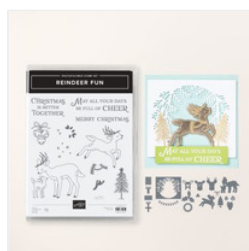

- Real Red: 5-1/2" x 8-1/2"
- Basic White Sentiment Strip: 1" x 5-1/2"
- Pool Party: 1-3/4" x 2-1/2"
- Reindeer Days 12" x 12" Designer Series Paper:
Reindeer Pattern: 4" x 5-1/4"

Instructions:

1. Adhere the Reindeer Days DSP to the Real Red Card Base.
2. Stamp the "May All Your Days Be Full of Cheer" sentiment from the Reindeer Days Stamp Set in Real Red Ink on to the right side of the Basic White Strip and then adhere it to the card front as shown.
3. Emboss the Pool Party cardstock with the Snowflake Sky 3D Embossing Folder then adhere it to the card front as shown.
4. Die cut the reindeer using the colors in the picture below then adhere them together using Multipurpose Liquid Glue.

Reindeer Fun Christmas Card

Sketch #012

Jennifer Roque

2405785644

stampcampwithjen@gmail.com

stampcampwithjen.com

5. Die cut a Garden Green wreath from the Reindeer Fun Dies then add some red Pearlized Enamel Effects Basic to the wreath as shown, set aside to dry.
6. Once the enamel effects on the wreath are dry, pop up the reindeer and wreath on the card front as shown using Stampin' Dimensionals then your card is done!

Reindeer Fun Christmas Card Sketch #012

Jennifer Roque
2405785644

stampcampwithjen@gmail.com
stampcampwithjen.com

[Reindeer Fun Bundle \(English\) - 164044](#)

Price: \$54.00

[Add to Cart](#)

[Reindeer Fun Photopolymer Stamp Set \(English\) - 164167](#)

Price: \$20.00

[Add to Cart](#)

[Reindeer Fun Dies - 164043](#)

Price: \$40.00

[Add to Cart](#)

[Snowflake Sky 3D Embossing Folder - 162026](#)

Price: \$11.00

[Add to Cart](#)