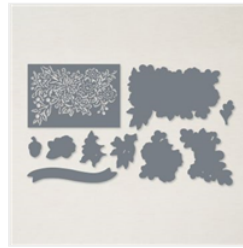

Fond Of Autumn Bundle (English) - 159838

Price: \$52.00

[Add to Cart](#)

Fond Of Autumn Photopolymer Stamp Set (English) - 160266

Price: \$23.00

[Add to Cart](#)

Autumn Bouquet Dies - 159837

Price: \$35.00