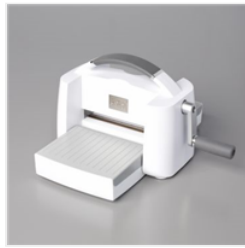

Note: The Acetate Card Boxes (in the showcase below) fit perfectly inside these totes. You could fill one up with 3" x 3" cards and insert it into the tote for a cute gift.

{CASE} 2021-2023 In Color Shimmer Totes

Jennifer Roque
2405785644

stampcampwithjen@gmail.com
stampcampwithjen.com

[All Dressed Up Dies - 151665](#)

Price: \$35.00

Add to Cart

[Stampin' Cut & Emboss Machine - 149653](#)

Price: \$120.00

Add to Cart