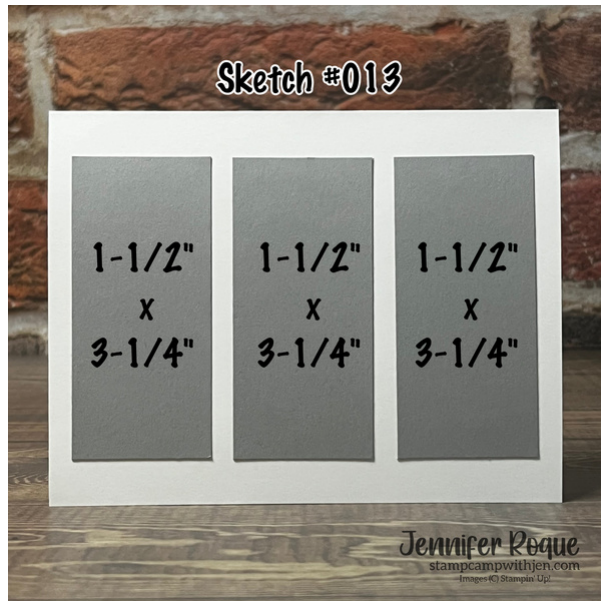

Courage & Faith Spotlight On Nature Card

Sketch #013

Jennifer Roque

2405785644

stampcampwithjen@gmail.com

stampcampwithjen.com

[Click Here for Original Blog Post](#)

Measurements:

- Pecan Pie: 5-1/2" x 8-1/2"
- Basic White: (3)1-1/2" x 3-1/4"

Instructions:

1. Stamp the cross hatch stamp from the Spotlight On Nature Stamp Set in Pecan Pie Ink all over the Pecan Pie card base.
2. Stamp the images on the 3 panels as shown using the following colors:
 - Butterfly from Spotlight On Nature - Petunia Pop
 - Flower from Spotlight On Nature - Summer Splash
 - Leaves from Courage & Faith - Summer Splash
 - Saying from Courage & Faith - Pretty In Pink
3. Pop the panels up on your card base as shown using Stampin' Dimensionals and your card is done!