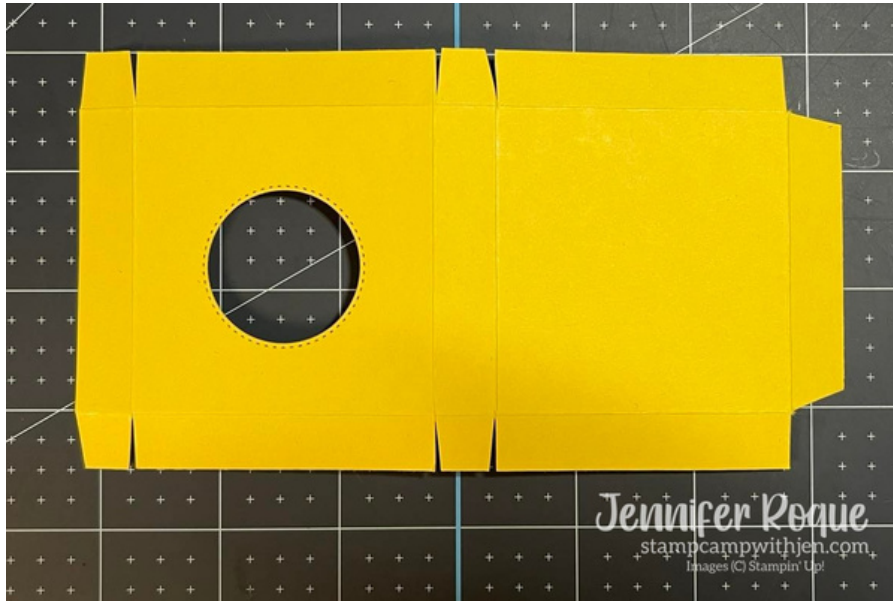

Easter Bunny Candy Explosion Box

Stamp Camp To Go - Easter Bunny

Jennifer Roque

2405785644

stampcampwithjen@gmail.com

stampcampwithjen.com

Instructions:

1. Burnish the score lines on your Coastal Cabana Cardstock with your Bone Folder.
2. Line up the two Coastal Cabana Box pieces so that the center box overlaps and makes a plus sign. Adhere the two center pieces together.
3. Adhere the 4 Dandy Designs DSP pieces to the outside panels of the Coastal Cabana Box.
4. Assemble your Coastal Cabana Box lid then adhere the Dandy Design DSP to the lid.
5. Stamp the eggs from the Easter Bunny Stamp Set on the 7/8" x 3-1/4" strips then color the eggs as shown using Light Fresh Freesia, Light Granny Apple Green and Light Balmy Blue.

6. Adhere the egg panels to the lid using Multipurpose Liquid Glue.
7. Make banner ends on the 3/4" x 3-1/4" Basic White piece using the Banners Pick A Punch then stamp the "Happy Easter" sentiment from the Easter Bunny Stamp Set in Coastal Cabana Ink.

Easter Bunny Candy Explosion Box

Stamp Camp To Go - Easter Bunny

Jennifer Roque

2405785644

stampcampwithjen@gmail.com

stampcampwithjen.com

8. Punch out a Basic White bunny using the Easter Bunny Punch and pop the bunny and sentiment strip on the box lid as shown using Stampin' Dimensionals.

9. Make the egg holder for the center of the box:

10. Add Multipurpose Liquid Glue to the small tabs to form a box. Fold the lid into the box and you have your egg holder.

11. Glue the egg holder to the center of the Coastal Cabana Box using Multipurpose Liquid Glue.