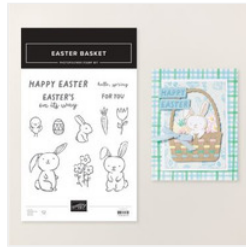

[Easter Basket Photopolymer Stamp Set (English) - 166940](#)

Price: $19.00