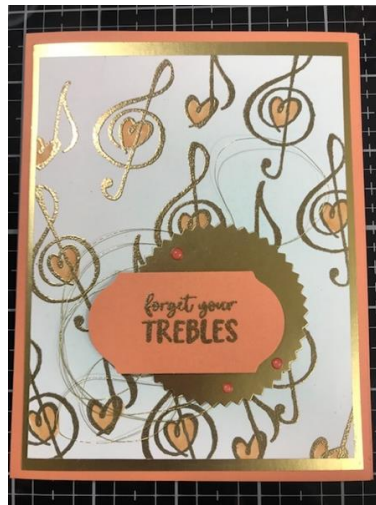

Music From the Heart

Music From the Heart Card #1

Darla Morris

817-614-9679

darlamorris37@gmail.com

<https://lazydaisystampers.stampinup.net>

Music From the Heart. - Card #1

I love this stamp set! If you are musically inclined or know someone who is....this is the perfect stamp set for you. Here's how I made this card:

1. Use the standard A2 card base which a 8 1/2" x 11" sheet of cardstock cut in half (on the 11" side, cut at 5 1/2"...this will give you 2 card bases out of sheet of paper). I used Grapefruit Grove as my card base.
2. Cut a piece of Gold Foil at 5 1/4" x 4". Now, use your Starburst punch and punch out of the center of this foil
3. Your next layer is Whisper White cut at 5" x 3 3/4". Take this piece and stamp in VersaMark Ink and then use Gold Embossing Powder - heat set it. Also take a scrap piece of Grapefruit Grove and stamp your sentiment in VersaMark use Gold Embossing Powder as well
4. Color in the hearts with Light Pumpkin Pie Stampin' Blends
5. Glue all your layers together
6. I adhered some Gold Metallic Thread, then popped up the Gold Starburst Circle, then glued the sentiment to that
7. Embellish as you wish (I used Happiness Blooms Enamel Dots) , finish the inside of your card, sign the back and decorate your envelope!