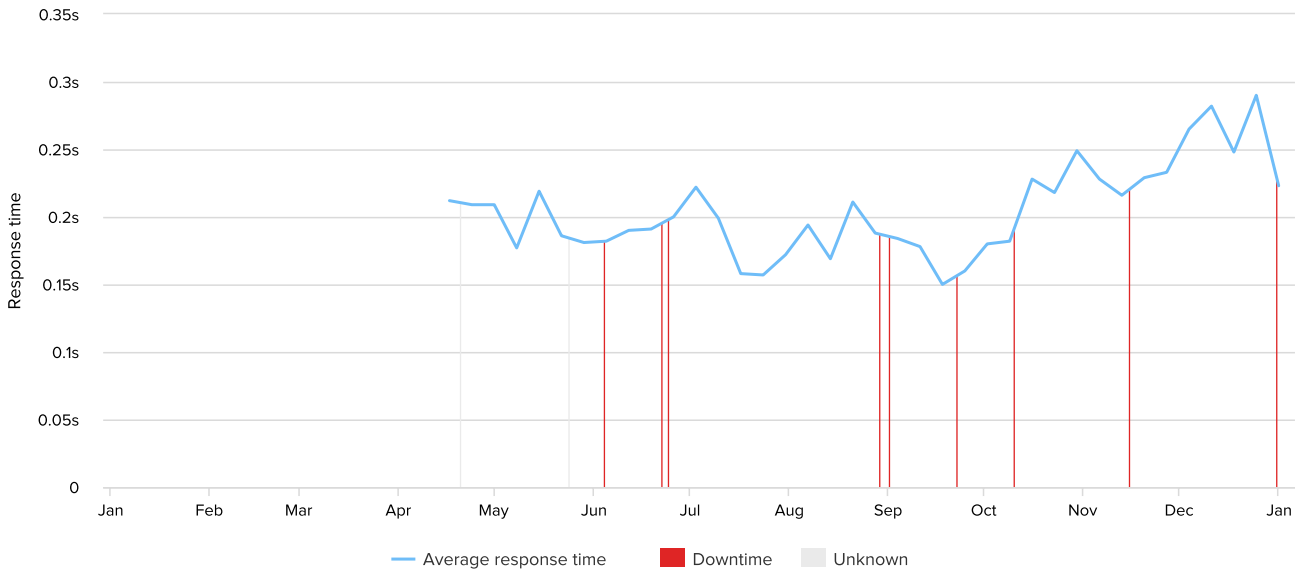

## Response time

Downtime <b>16m</b>	Outages <b>10</b>	Uptime <b>100.00%</b>	Max resp. time <b>290ms</b>	Min resp. time <b>0</b>	Avg resp. time <b>194ms</b>
------------------------	----------------------	--------------------------	--------------------------------	----------------------------	--------------------------------

STATUS	FROM	TO	DURATION
↑	12/31/2017 09:27:46 AM	01/02/2018 10:23:46 AM	2d 56m
↓	12/31/2017 09:25:46 AM	12/31/2017 09:27:46 AM	2m
↑	11/15/2017 09:24:46 AM	12/31/2017 09:25:46 AM	46d 1m
↓	11/15/2017 09:22:46 AM	11/15/2017 09:24:46 AM	2m
↑	10/10/2017 10:14:46 AM	11/15/2017 09:22:46 AM	36d 8m
↓	10/10/2017 10:12:46 AM	10/10/2017 10:14:46 AM	2m
↑	09/22/2017 12:59:46 PM	10/10/2017 10:12:46 AM	17d 21h 13m
↓	09/22/2017 12:58:46 PM	09/22/2017 12:59:46 PM	1m
↑	09/01/2017 10:53:46 AM	09/22/2017 12:58:46 PM	21d 2h 5m
↓	09/01/2017 10:52:46 AM	09/01/2017 10:53:46 AM	1m
↑	08/29/2017 09:59:46 AM	09/01/2017 10:52:46 AM	3d 53m
↓	08/29/2017 09:57:46 AM	08/29/2017 09:59:46 AM	2m
↑	06/24/2017 09:59:46 AM	08/29/2017 09:57:46 AM	65d 23h 58m
↓	06/24/2017 09:58:46 AM	06/24/2017 09:59:46 AM	1m
↑	06/22/2017 08:50:46 AM	06/24/2017 09:58:46 AM	2d 1h 8m
↓	06/22/2017 08:48:46 AM	06/22/2017 08:50:46 AM	2m
↑	06/22/2017 08:47:46 AM	06/22/2017 08:48:46 AM	1m