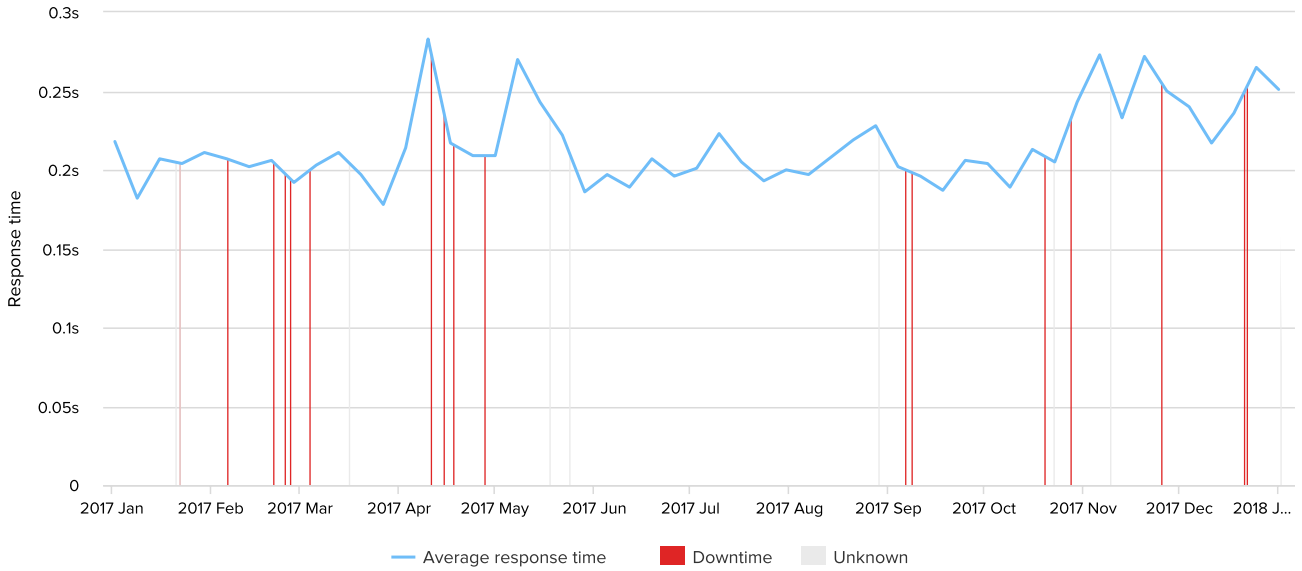

Uptime report

Luke (<http://64.91.237.213/~lukestatus/status/>) Type: HTTP

Report dates: 01/02/2017 to 01/02/2018 (US/Central)

Response time

Downtime 5h6m	Outages 29	Uptime 99.94%	Max resp. time 283ms	Min resp. time 178ms	Avg resp. time 211ms
-------------------------	----------------------	-------------------------	--------------------------------	--------------------------------	--------------------------------

STATUS	FROM	TO	DURATION
↑	01/01/2018 05:49:20 PM	01/02/2018 10:25:20 AM	16h 36m
?	01/01/2018 05:46:20 PM	01/01/2018 05:49:20 PM	3m
↑	12/22/2017 06:57:20 AM	01/01/2018 05:46:20 PM	10d 10h 49m
↓	12/22/2017 06:42:20 AM	12/22/2017 06:57:20 AM	15m
↑	12/22/2017 06:35:20 AM	12/22/2017 06:42:20 AM	7m
↓	12/22/2017 05:31:20 AM	12/22/2017 06:35:20 AM	1h 4m
↑	12/22/2017 03:02:20 AM	12/22/2017 05:31:20 AM	2h 29m
↓	12/22/2017 02:29:20 AM	12/22/2017 03:02:20 AM	33m
↑	12/21/2017 09:47:20 AM	12/22/2017 02:29:20 AM	16h 42m
↓	12/21/2017 09:31:20 AM	12/21/2017 09:47:20 AM	16m
↑	12/21/2017 09:03:20 AM	12/21/2017 09:31:20 AM	28m
↓	12/21/2017 08:30:20 AM	12/21/2017 09:03:20 AM	33m
↑	12/21/2017 06:53:20 AM	12/21/2017 08:30:20 AM	1h 37m
↓	12/21/2017 05:51:20 AM	12/21/2017 06:53:20 AM	1h 2m
↑	11/25/2017 11:42:20 AM	12/21/2017 05:51:20 AM	25d 18h 9m
↓	11/25/2017 11:41:20 AM	11/25/2017 11:42:20 AM	1m
↑	11/25/2017 10:41:20 AM	11/25/2017 11:41:20 AM	1h