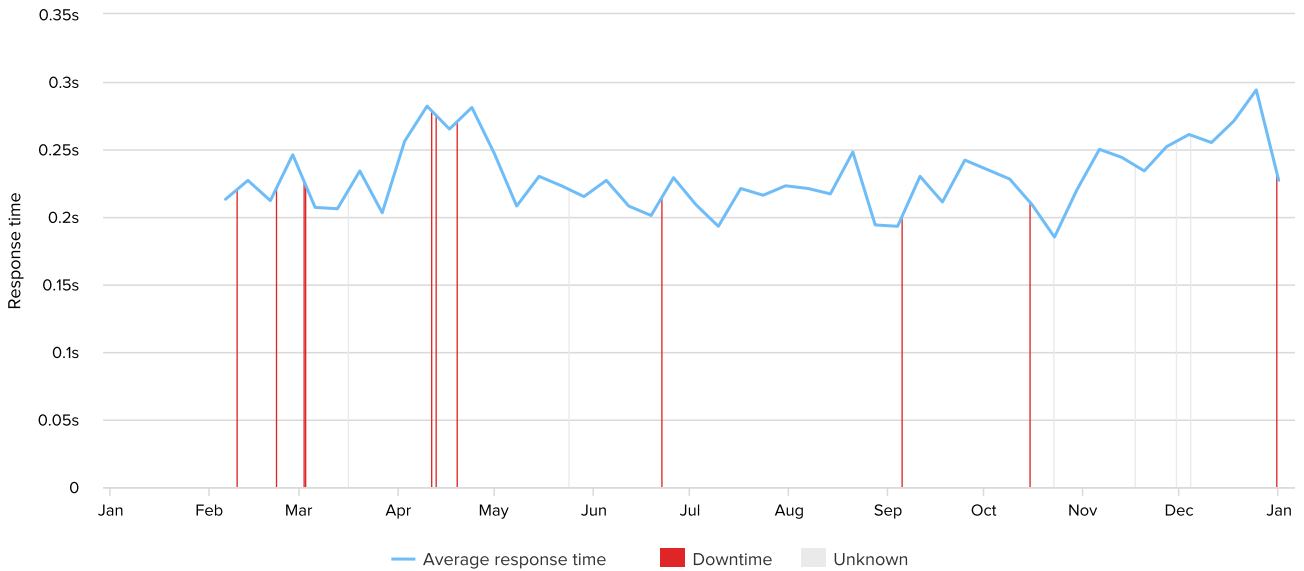

Uptime report

Peter (<http://50.28.106.201/~restore/status/>) Type: HTTP

Report dates: 01/02/2017 to 01/02/2018 (US/Central)

Response time

Downtime 35m	Outages 13	Uptime 99.99%	Max resp. time 294ms	Min resp. time 0	Avg resp. time 220ms
------------------------	----------------------	-------------------------	--------------------------------	----------------------------	--------------------------------

STATUS	FROM	TO	DURATION
↑	12/31/2017 09:55:07 AM	01/02/2018 10:27:07 AM	2d 32m
↓	12/31/2017 09:53:07 AM	12/31/2017 09:55:07 AM	2m
↑	12/04/2017 12:24:07 PM	12/31/2017 09:53:07 AM	26d 21h 29m
?	12/04/2017 12:21:07 PM	12/04/2017 12:24:07 PM	3m
↑	12/04/2017 12:14:07 PM	12/04/2017 12:21:07 PM	7m
?	12/04/2017 12:11:07 PM	12/04/2017 12:14:07 PM	3m
↑	11/30/2017 01:31:07 AM	12/04/2017 12:11:07 PM	4d 10h 40m
?	11/30/2017 01:28:07 AM	11/30/2017 01:31:07 AM	3m
↑	11/17/2017 04:29:07 AM	11/30/2017 01:28:07 AM	12d 20h 59m
?	11/17/2017 04:26:07 AM	11/17/2017 04:29:07 AM	3m
↑	10/22/2017 07:15:07 PM	11/17/2017 04:26:07 AM	25d 10h 11m
?	10/22/2017 07:12:07 PM	10/22/2017 07:15:07 PM	3m
↑	10/15/2017 09:00:07 AM	10/22/2017 07:12:07 PM	7d 10h 12m
↓	10/15/2017 08:56:07 AM	10/15/2017 09:00:07 AM	4m
↑	09/05/2017 09:48:07 AM	10/15/2017 08:56:07 AM	39d 23h 8m
↓	09/05/2017 09:46:07 AM	09/05/2017 09:48:07 AM	2m
↑	06/22/2017 08:50:07 AM	09/05/2017 09:46:07 AM	75d 56m