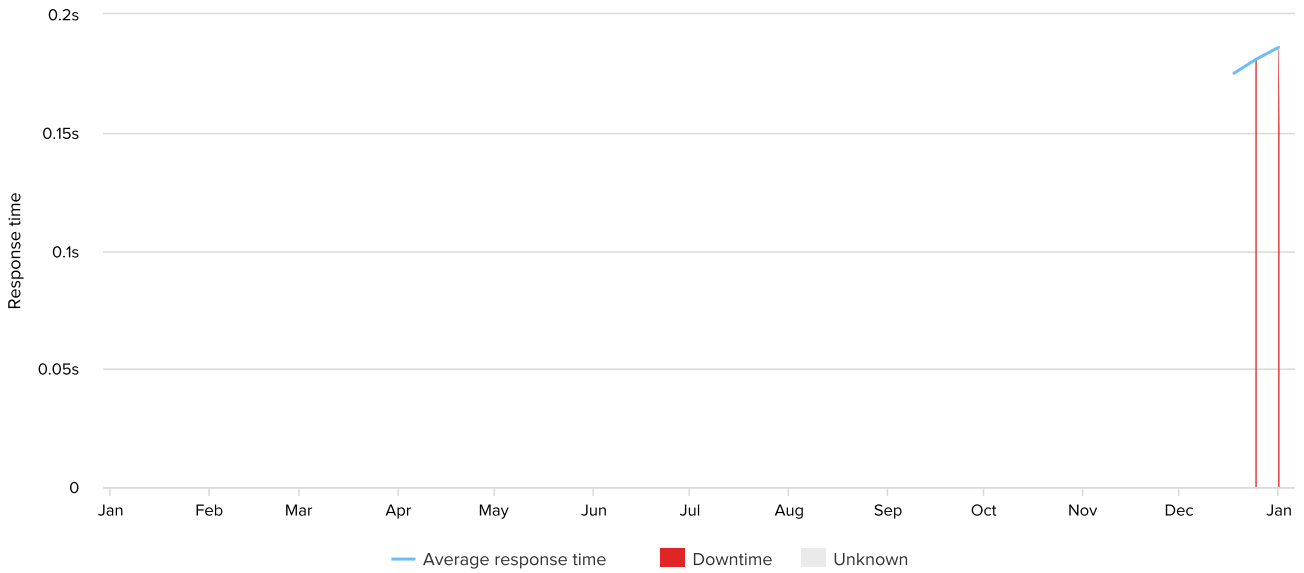

Response time

Downtime 57m	Outages 5	Uptime 99.69%	Max resp. time 186ms	Min resp. time 0	Avg resp. time 108ms
------------------------	---------------------	-------------------------	--------------------------------	----------------------------	--------------------------------

STATUS	FROM	TO	DURATION
↑	01/01/2018 01:46:11 AM	01/02/2018 10:29:11 AM	1d 8h 43m
↓	01/01/2018 01:34:11 AM	01/01/2018 01:46:11 AM	12m
↑	01/01/2018 01:31:11 AM	01/01/2018 01:34:11 AM	3m
↓	01/01/2018 01:29:11 AM	01/01/2018 01:31:11 AM	2m
↑	01/01/2018 01:25:11 AM	01/01/2018 01:29:11 AM	4m
↓	01/01/2018 01:06:11 AM	01/01/2018 01:25:11 AM	19m
↑	12/24/2017 10:51:11 PM	01/01/2018 01:06:11 AM	7d 2h 15m
↓	12/24/2017 10:41:11 PM	12/24/2017 10:51:11 PM	10m
↑	12/24/2017 10:15:11 PM	12/24/2017 10:41:11 PM	26m
↓	12/24/2017 10:01:11 PM	12/24/2017 10:15:11 PM	14m
↑	12/20/2017 02:36:11 PM	12/24/2017 10:01:11 PM	4d 7h 25m