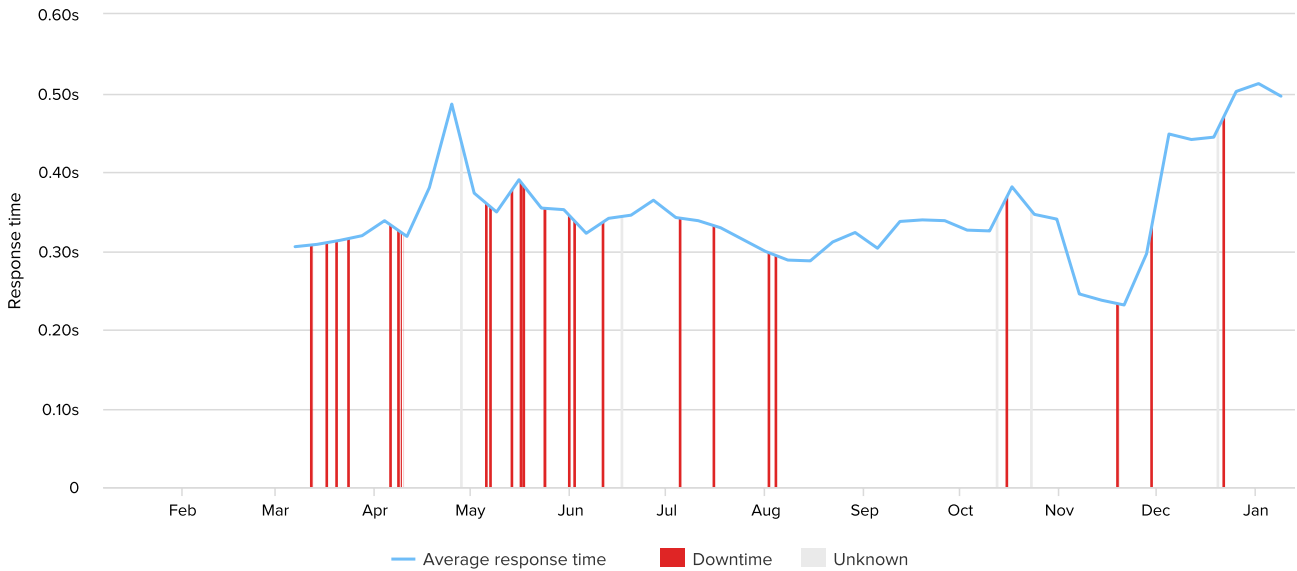

Response time

Downtime 2h14m	Outages 32	Uptime 99.97%	Max resp. time 512ms	Min resp. time 0	Avg resp. time 334ms
--------------------------	----------------------	-------------------------	--------------------------------	----------------------------	--------------------------------

STATUS	FROM	TO	DURATION
↑	12/22/2016 02:42:54 AM	01/09/2017 05:05:54 PM	19 days
↓	12/22/2016 02:40:54 AM	12/22/2016 02:42:54 AM	2 minutes
↑	12/20/2016 06:45:54 AM	12/22/2016 02:40:54 AM	2 days
?	12/20/2016 06:42:54 AM	12/20/2016 06:45:54 AM	3 minutes
↑	11/29/2016 01:38:54 PM	12/20/2016 06:42:54 AM	21 days
↓	11/29/2016 01:37:54 PM	11/29/2016 01:38:54 PM	a minute
↑	11/18/2016 11:03:54 PM	11/29/2016 01:37:54 PM	11 days
↓	11/18/2016 11:01:54 PM	11/18/2016 11:03:54 PM	2 minutes
↑	11/18/2016 10:00:54 PM	11/18/2016 11:01:54 PM	an hour
↓	11/18/2016 09:56:54 PM	11/18/2016 10:00:54 PM	4 minutes
↑	10/23/2016 01:37:54 AM	11/18/2016 09:56:54 PM	a month
?	10/23/2016 01:34:54 AM	10/23/2016 01:37:54 AM	3 minutes
↑	10/15/2016 09:37:54 AM	10/23/2016 01:34:54 AM	8 days
↓	10/15/2016 09:33:54 AM	10/15/2016 09:37:54 AM	4 minutes
↑	10/12/2016 08:17:54 AM	10/15/2016 09:33:54 AM	3 days
?	10/12/2016 08:13:54 AM	10/12/2016 08:17:54 AM	4 minutes
↑	08/04/2016 06:08:54 AM	10/12/2016 08:13:54 AM	2 months