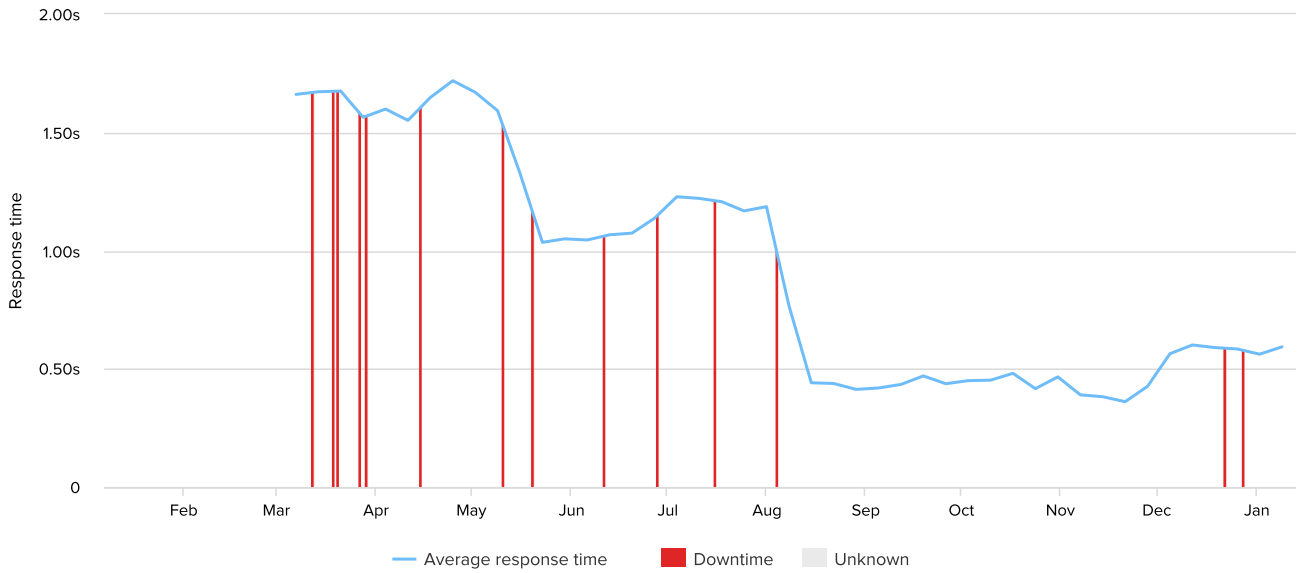

Response time

Downtime 1h56m38s	Outages 19	Uptime 99.97%	Max resp. time 1.72s	Min resp. time 0	Avg resp. time 877ms
-----------------------------	----------------------	-------------------------	--------------------------------	----------------------------	--------------------------------

STATUS	FROM	TO	DURATION
↑	12/27/2016 08:46:01 PM	01/09/2017 05:04:01 PM	13 days
↓	12/27/2016 08:44:01 PM	12/27/2016 08:46:01 PM	2 minutes
↑	12/22/2016 03:14:01 AM	12/27/2016 08:44:01 PM	6 days
↓	12/22/2016 03:12:01 AM	12/22/2016 03:14:01 AM	2 minutes
↑	12/22/2016 02:43:01 AM	12/22/2016 03:12:01 AM	29 minutes
↓	12/22/2016 02:41:01 AM	12/22/2016 02:43:01 AM	2 minutes
↑	08/04/2016 05:46:01 AM	12/22/2016 02:41:01 AM	5 months
↓	08/04/2016 05:44:01 AM	08/04/2016 05:46:01 AM	2 minutes
↑	07/15/2016 09:13:01 PM	08/04/2016 05:44:01 AM	19 days
↓	07/15/2016 09:12:01 PM	07/15/2016 09:13:01 PM	a minute
↑	06/27/2016 09:25:01 PM	07/15/2016 09:12:01 PM	18 days
↓	06/27/2016 09:24:01 PM	06/27/2016 09:25:01 PM	a minute
↑	06/11/2016 05:53:39 AM	06/27/2016 09:24:01 PM	17 days
↓	06/11/2016 05:52:01 AM	06/11/2016 05:53:39 AM	2 minutes
↑	05/19/2016 10:26:01 PM	06/11/2016 05:52:01 AM	22 days
↓	05/19/2016 10:25:01 PM	05/19/2016 10:26:01 PM	a minute
↑	05/19/2016 09:12:01 PM	05/19/2016 10:25:01 PM	an hour