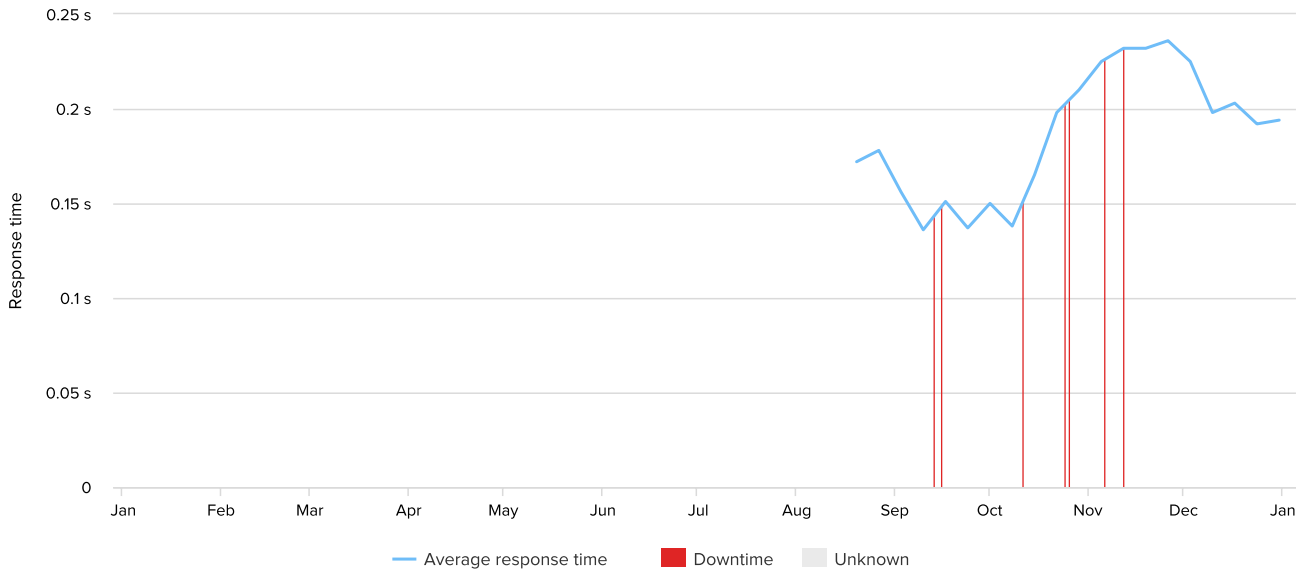

## Response time

Downtime <b>17m</b>	Outages <b>8</b>	Uptime <b>99.99%</b>	Max resp. time <b>236ms</b>	Min resp. time <b>0</b>	Avg resp. time <b>169ms</b>
------------------------	---------------------	-------------------------	--------------------------------	----------------------------	--------------------------------

STATUS	FROM	TO	DURATION
↑	11/12/2018 02:44:16 AM	01/01/2019 02:38:16 PM	50d 11h 54m
↓	11/12/2018 02:41:16 AM	11/12/2018 02:44:16 AM	3m
↑	11/11/2018 11:30:16 PM	11/12/2018 02:41:16 AM	3h 11m
↓	11/11/2018 11:28:16 PM	11/11/2018 11:30:16 PM	2m
↑	11/06/2018 01:53:16 AM	11/11/2018 11:28:16 PM	5d 21h 35m
↓	11/06/2018 01:51:16 AM	11/06/2018 01:53:16 AM	2m
↑	10/25/2018 11:24:16 PM	11/06/2018 01:51:16 AM	11d 3h 27m
↓	10/25/2018 11:20:16 PM	10/25/2018 11:24:16 PM	4m
↑	10/24/2018 02:54:16 PM	10/25/2018 11:20:16 PM	1d 8h 26m
↓	10/24/2018 02:51:16 PM	10/24/2018 02:54:16 PM	3m
↑	10/11/2018 09:23:16 AM	10/24/2018 02:51:16 PM	13d 5h 28m
↓	10/11/2018 09:22:16 AM	10/11/2018 09:23:16 AM	1m
↑	09/15/2018 06:36:16 PM	10/11/2018 09:22:16 AM	25d 14h 46m
↓	09/15/2018 06:35:16 PM	09/15/2018 06:36:16 PM	1m
↑	09/13/2018 10:10:16 AM	09/15/2018 06:35:16 PM	2d 8h 25m
↓	09/13/2018 10:09:16 AM	09/13/2018 10:10:16 AM	1m
↑	08/20/2018 04:17:16 PM	09/13/2018 10:09:16 AM	23d 17h 52m