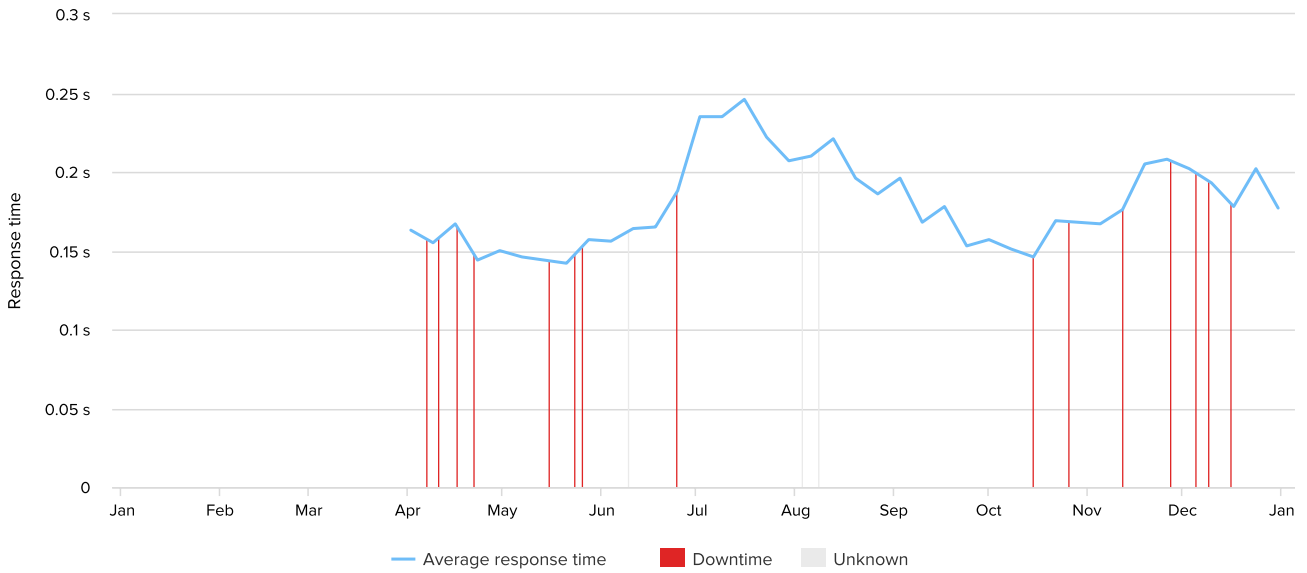

STATUS	FROM	TO	DURATION
↑	12/16/2018 02:50:22 AM	01/01/2019 02:38:22 PM	16d 11h 48m
↓	12/16/2018 02:48:22 AM	12/16/2018 02:50:22 AM	2m
↑	12/09/2018 02:43:22 AM	12/16/2018 02:48:22 AM	7d 5m
↓	12/09/2018 02:42:22 AM	12/09/2018 02:43:22 AM	1m
↑	12/05/2018 02:16:22 AM	12/09/2018 02:42:22 AM	4d 26m
↓	12/05/2018 02:10:22 AM	12/05/2018 02:16:22 AM	6m
↑	11/27/2018 03:19:22 AM	12/05/2018 02:10:22 AM	7d 22h 51m
↓	11/27/2018 03:17:22 AM	11/27/2018 03:19:22 AM	2m
↑	11/27/2018 03:16:22 AM	11/27/2018 03:17:22 AM	1m
↓	11/27/2018 03:15:22 AM	11/27/2018 03:16:22 AM	1m
↑	11/12/2018 02:45:22 AM	11/27/2018 03:15:22 AM	15d 30m
↓	11/12/2018 02:43:22 AM	11/12/2018 02:45:22 AM	2m
↑	11/11/2018 11:30:22 PM	11/12/2018 02:43:22 AM	3h 13m
↓	11/11/2018 11:27:22 PM	11/11/2018 11:30:22 PM	3m
↑	10/26/2018 03:31:22 AM	11/11/2018 11:27:22 PM	16d 20h 56m
↓	10/26/2018 03:27:22 AM	10/26/2018 03:31:22 AM	4m
↑	10/14/2018 09:53:22 PM	10/26/2018 03:27:22 AM	11d 5h 34m