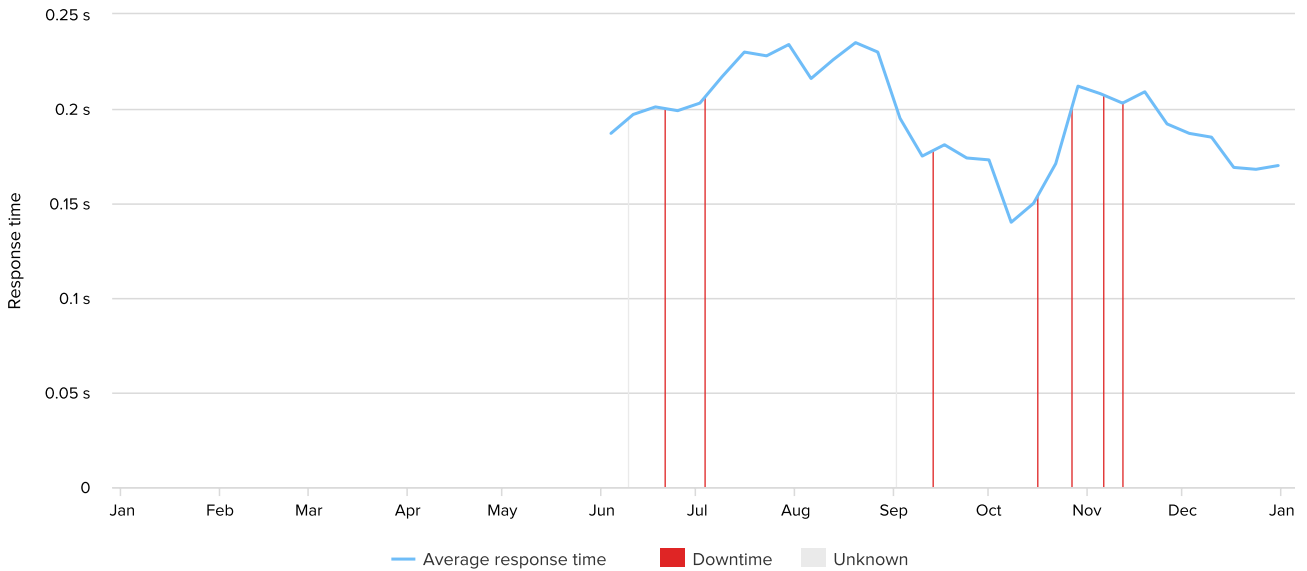

## Response time

Downtime <b>30m</b>	Outages <b>7</b>	Uptime <b>99.99%</b>	Max resp. time <b>235ms</b>	Min resp. time <b>0</b>	Avg resp. time <b>184ms</b>
------------------------	---------------------	-------------------------	--------------------------------	----------------------------	--------------------------------

STATUS	FROM	TO	DURATION
↑	11/12/2018 02:45:34 AM	01/01/2019 02:38:34 PM	50d 11h 53m
↓	11/12/2018 02:42:34 AM	11/12/2018 02:45:34 AM	3m
↑	11/06/2018 01:50:34 AM	11/12/2018 02:42:34 AM	6d 52m
↓	11/06/2018 01:49:34 AM	11/06/2018 01:50:34 AM	1m
↑	10/27/2018 02:54:34 AM	11/06/2018 01:49:34 AM	9d 23h 55m
↓	10/27/2018 02:50:34 AM	10/27/2018 02:54:34 AM	4m
↑	10/16/2018 08:36:34 AM	10/27/2018 02:50:34 AM	10d 18h 14m
↓	10/16/2018 08:35:34 AM	10/16/2018 08:36:34 AM	1m
↑	09/13/2018 10:09:34 AM	10/16/2018 08:35:34 AM	32d 22h 26m
↓	09/13/2018 10:08:34 AM	09/13/2018 10:09:34 AM	1m
↑	09/01/2018 08:35:34 PM	09/13/2018 10:08:34 AM	11d 13h 33m
?	09/01/2018 08:32:34 PM	09/01/2018 08:35:34 PM	3m
↑	07/03/2018 03:11:34 PM	09/01/2018 08:32:34 PM	60d 5h 21m
↓	07/03/2018 03:02:34 PM	07/03/2018 03:11:34 PM	9m
↑	06/21/2018 01:38:34 AM	07/03/2018 03:02:34 PM	12d 13h 24m
↓	06/21/2018 01:27:34 AM	06/21/2018 01:38:34 AM	11m
↑	06/09/2018 12:45:34 PM	06/21/2018 01:27:34 AM	11d 12h 42m

# Uptime report

Apollo (http://67.227.186.250/~restore/status/index.php) Type: HTTP

Report dates: 01/01/2018 to 01/01/2019 (US/Central)

STATUS	FROM	TO	DURATION
?	06/09/2018 12:42:34 PM	06/09/2018 12:45:34 PM	3m
↑	06/09/2018 12:35:34 PM	06/09/2018 12:42:34 PM	7m
?	06/09/2018 12:32:34 PM	06/09/2018 12:35:34 PM	3m
↑	06/08/2018 08:44:34 AM	06/09/2018 12:32:34 PM	1d 3h 48m