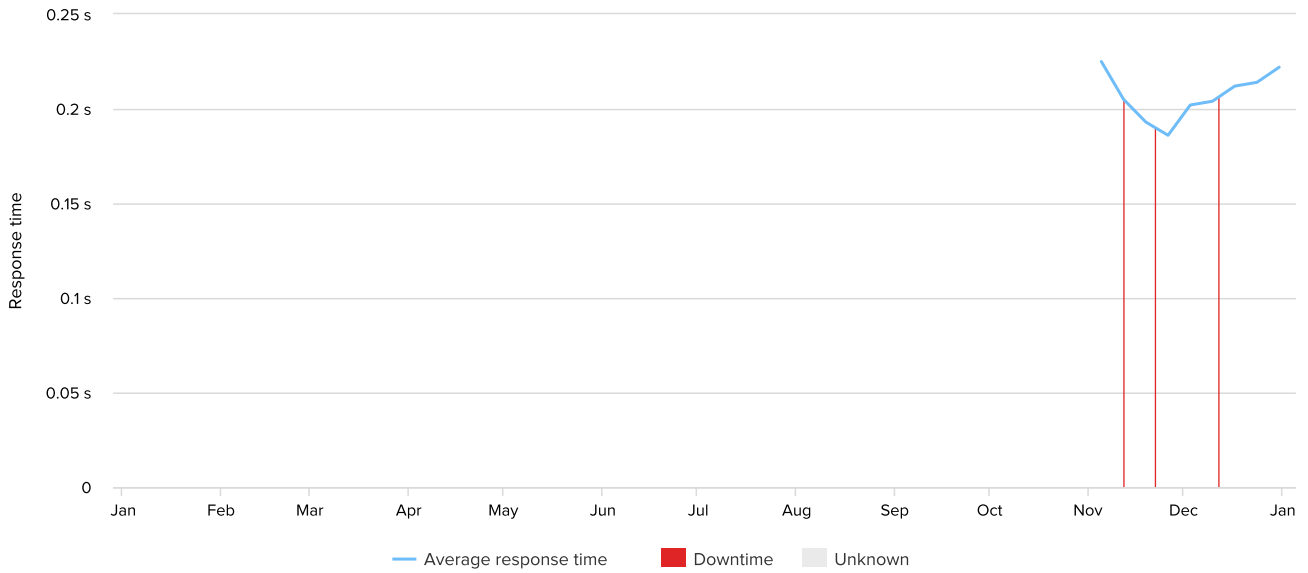

Response time

Downtime 30m	Outages 6	Uptime 99.96%	Max resp. time 225ms	Min resp. time 0	Avg resp. time 169ms
------------------------	---------------------	-------------------------	--------------------------------	----------------------------	--------------------------------

STATUS	FROM	TO	DURATION
↑	12/12/2018 12:15:39 AM	01/01/2019 02:39:39 PM	20d 14h 24m
↓	12/12/2018 12:03:39 AM	12/12/2018 12:15:39 AM	12m
↑	11/22/2018 01:51:39 AM	12/12/2018 12:03:39 AM	19d 22h 12m
↓	11/22/2018 01:50:39 AM	11/22/2018 01:51:39 AM	1m
↑	11/21/2018 11:54:39 PM	11/22/2018 01:50:39 AM	1h 56m
↓	11/21/2018 11:42:39 PM	11/21/2018 11:54:39 PM	12m
↑	11/21/2018 11:38:39 PM	11/21/2018 11:42:39 PM	4m
↓	11/21/2018 11:37:39 PM	11/21/2018 11:38:39 PM	1m
↑	11/21/2018 11:30:39 PM	11/21/2018 11:37:39 PM	7m
↓	11/21/2018 11:28:39 PM	11/21/2018 11:30:39 PM	2m
↑	11/12/2018 02:43:39 AM	11/21/2018 11:28:39 PM	9d 20h 45m
↓	11/12/2018 02:41:39 AM	11/12/2018 02:43:39 AM	2m
↑	11/09/2018 03:47:39 PM	11/12/2018 02:41:39 AM	2d 10h 54m