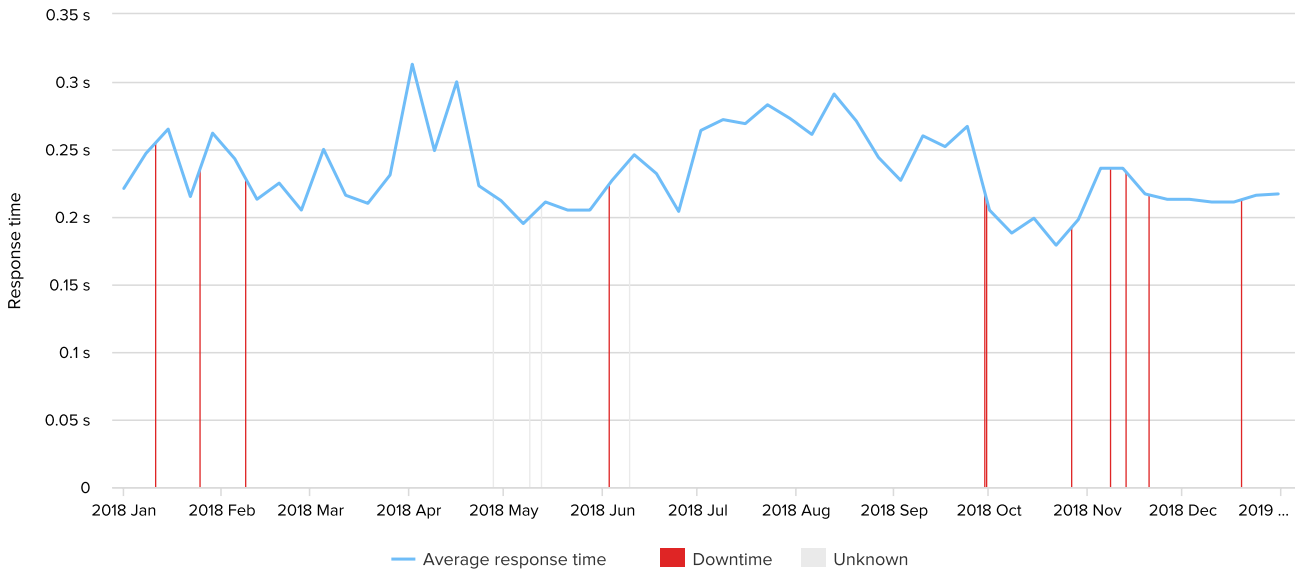

STATUS	FROM	TO	DURATION
↑	12/19/2018 10:17:46 AM	01/01/2019 02:39:46 PM	13d 4h 22m
↓	12/19/2018 10:10:46 AM	12/19/2018 10:17:46 AM	7m
↑	11/20/2018 06:29:46 AM	12/19/2018 10:10:46 AM	29d 3h 41m
↓	11/20/2018 06:28:46 AM	11/20/2018 06:29:46 AM	1m
↑	11/13/2018 02:43:46 AM	11/20/2018 06:28:46 AM	7d 3h 45m
↓	11/13/2018 02:38:46 AM	11/13/2018 02:43:46 AM	5m
↑	11/13/2018 02:37:46 AM	11/13/2018 02:38:46 AM	1m
↓	11/13/2018 02:31:46 AM	11/13/2018 02:37:46 AM	6m
↑	11/13/2018 02:24:46 AM	11/13/2018 02:31:46 AM	7m
↓	11/13/2018 02:18:46 AM	11/13/2018 02:24:46 AM	6m
↑	11/13/2018 12:58:46 AM	11/13/2018 02:18:46 AM	1h 20m
↓	11/13/2018 12:57:46 AM	11/13/2018 12:58:46 AM	1m
↑	11/13/2018 12:56:46 AM	11/13/2018 12:57:46 AM	1m
↓	11/13/2018 12:20:46 AM	11/13/2018 12:56:46 AM	36m
↑	11/12/2018 10:22:46 PM	11/13/2018 12:20:46 AM	1h 58m
↓	11/12/2018 10:20:46 PM	11/12/2018 10:22:46 PM	2m
↑	11/12/2018 10:19:46 PM	11/12/2018 10:20:46 PM	1m