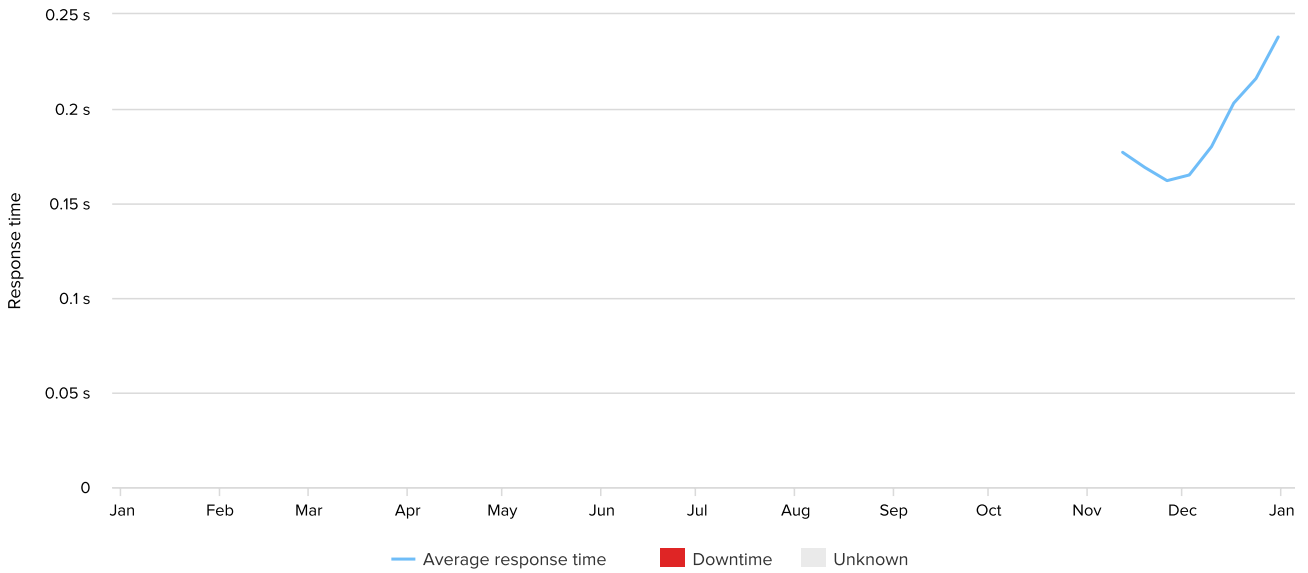

Uptime report

Joel (<http://72.52.144.80/~restore/status/index.php>) Type: HTTP

Report dates: 01/01/2018 to 01/01/2019 (US/Central)

Response time

Downtime 0	Outages 0	Uptime 100.00%	Max resp. time 238ms	Min resp. time 0	Avg resp. time 151ms
----------------------	---------------------	--------------------------	--------------------------------	----------------------------	--------------------------------

STATUS	FROM	TO	DURATION
	11/13/2018 03:22:20 PM	01/01/2019 02:40:20 PM	48d 23h 18m