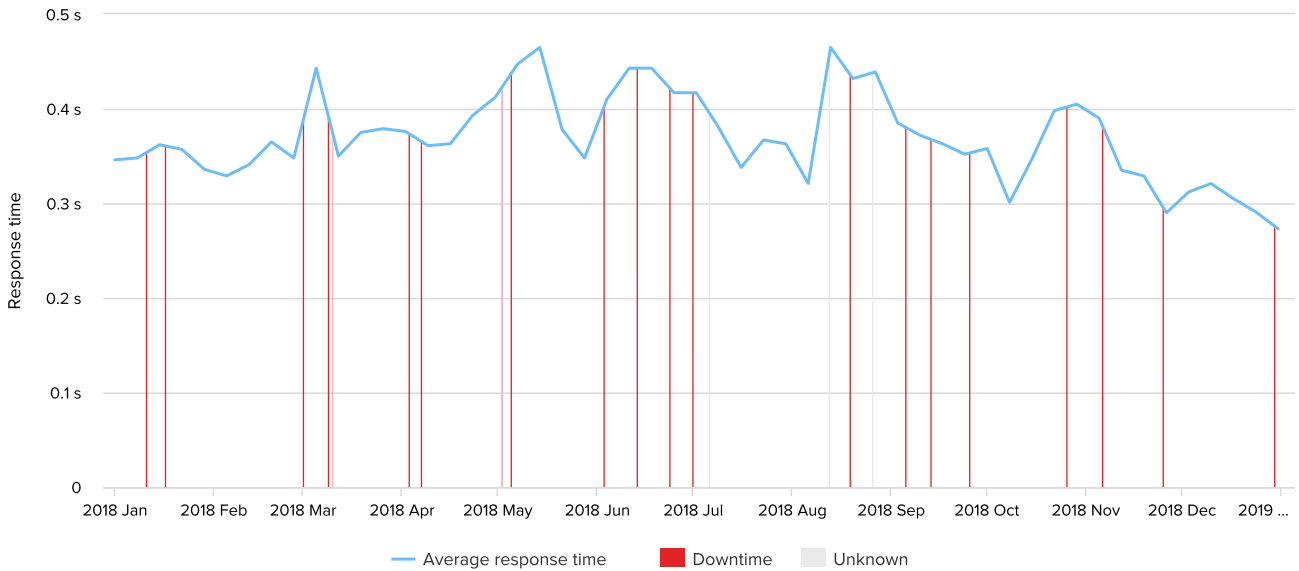

STATUS	FROM	TO	DURATION
↑	12/29/2018 10:19:54 PM	01/01/2019 02:40:54 PM	2d 16h 21m
↓	12/29/2018 09:59:54 PM	12/29/2018 10:19:54 PM	20m
↑	11/25/2018 02:13:54 AM	12/29/2018 09:59:54 PM	34d 19h 46m
↓	11/25/2018 02:09:54 AM	11/25/2018 02:13:54 AM	4m
↑	11/25/2018 02:06:54 AM	11/25/2018 02:09:54 AM	3m
↓	11/25/2018 02:03:54 AM	11/25/2018 02:06:54 AM	3m
↑	11/25/2018 02:01:54 AM	11/25/2018 02:03:54 AM	2m
↓	11/25/2018 01:25:54 AM	11/25/2018 02:01:54 AM	36m
↑	11/25/2018 01:24:54 AM	11/25/2018 01:25:54 AM	1m
↓	11/25/2018 12:35:54 AM	11/25/2018 01:24:54 AM	49m
↑	11/25/2018 12:34:54 AM	11/25/2018 12:35:54 AM	1m
↓	11/25/2018 12:33:54 AM	11/25/2018 12:34:54 AM	1m
↑	11/25/2018 12:07:54 AM	11/25/2018 12:33:54 AM	26m
↓	11/24/2018 11:49:54 PM	11/25/2018 12:07:54 AM	18m
↑	11/06/2018 01:57:54 AM	11/24/2018 11:49:54 PM	18d 21h 52m
↓	11/06/2018 01:56:54 AM	11/06/2018 01:57:54 AM	1m
↑	10/25/2018 10:51:54 PM	11/06/2018 01:56:54 AM	11d 4h 5m