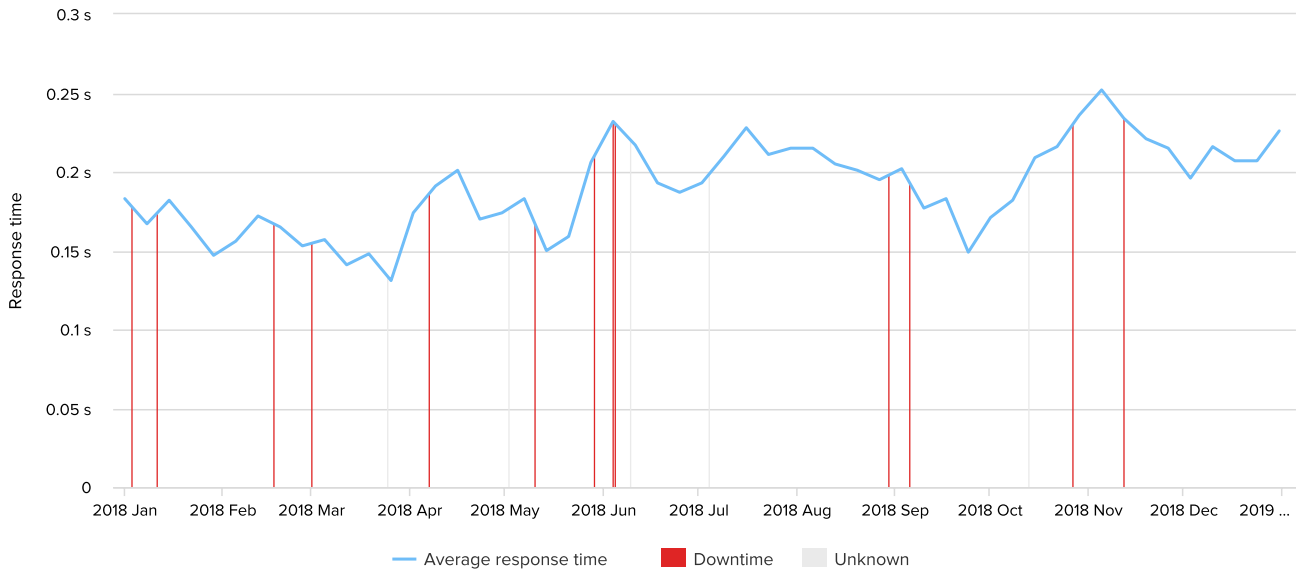

## Response time

Downtime <b>2h3m</b>	Outages <b>28</b>	Uptime <b>99.98%</b>	Max resp. time <b>252ms</b>	Min resp. time <b>131ms</b>	Avg resp. time <b>187ms</b>
-------------------------	----------------------	-------------------------	--------------------------------	--------------------------------	--------------------------------

STATUS	FROM	TO	DURATION
↑	11/12/2018 02:42:27 AM	01/01/2019 02:40:27 PM	50d 11h 58m
↓	11/12/2018 02:41:27 AM	11/12/2018 02:42:27 AM	1m
↑	11/11/2018 11:30:27 PM	11/12/2018 02:41:27 AM	3h 11m
↓	11/11/2018 11:27:27 PM	11/11/2018 11:30:27 PM	3m
↑	10/26/2018 11:48:27 PM	11/11/2018 11:27:27 PM	16d 39m
↓	10/26/2018 11:43:27 PM	10/26/2018 11:48:27 PM	5m
↑	10/13/2018 02:32:27 AM	10/26/2018 11:43:27 PM	13d 21h 11m
?	10/13/2018 02:29:27 AM	10/13/2018 02:32:27 AM	3m
↑	09/05/2018 01:08:27 PM	10/13/2018 02:29:27 AM	37d 13h 21m
↓	09/05/2018 01:06:27 PM	09/05/2018 01:08:27 PM	2m
↑	08/30/2018 12:09:27 AM	09/05/2018 01:06:27 PM	6d 12h 57m
↓	08/30/2018 12:06:27 AM	08/30/2018 12:09:27 AM	3m
↑	08/29/2018 10:37:27 PM	08/30/2018 12:06:27 AM	1h 29m
↓	08/29/2018 09:44:27 PM	08/29/2018 10:37:27 PM	53m
↑	07/04/2018 07:52:27 AM	08/29/2018 09:44:27 PM	56d 13h 52m
?	07/04/2018 07:49:27 AM	07/04/2018 07:52:27 AM	3m
↑	06/09/2018 12:42:27 PM	07/04/2018 07:49:27 AM	24d 19h 7m