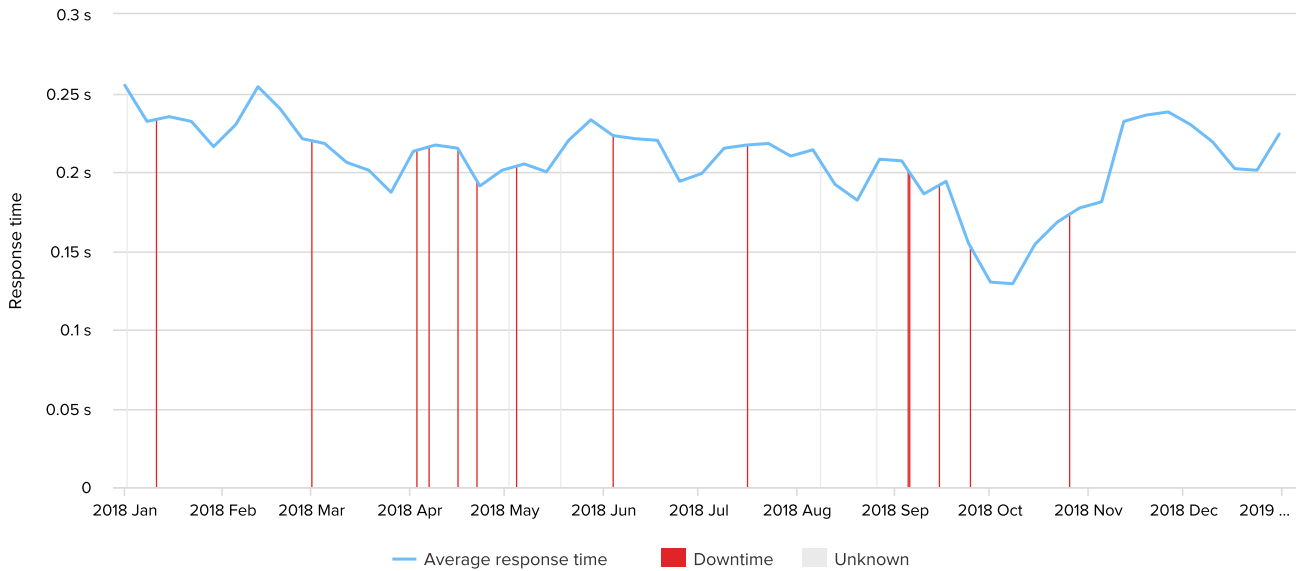

STATUS	FROM	TO	DURATION
↑	10/25/2018 10:56:20 PM	01/01/2019 02:41:20 PM	67d 16h 45m
↓	10/25/2018 10:52:20 PM	10/25/2018 10:56:20 PM	4m
↑	09/24/2018 04:18:20 PM	10/25/2018 10:52:20 PM	31d 6h 34m
↓	09/24/2018 04:17:20 PM	09/24/2018 04:18:20 PM	1m
↑	09/14/2018 10:40:20 PM	09/24/2018 04:17:20 PM	9d 17h 37m
↓	09/14/2018 10:37:20 PM	09/14/2018 10:40:20 PM	3m
↑	09/14/2018 08:56:20 PM	09/14/2018 10:37:20 PM	1h 41m
↓	09/14/2018 08:54:20 PM	09/14/2018 08:56:20 PM	2m
↑	09/14/2018 08:52:20 PM	09/14/2018 08:54:20 PM	2m
↓	09/14/2018 08:20:20 PM	09/14/2018 08:52:20 PM	32m
↑	09/05/2018 01:07:20 PM	09/14/2018 08:20:20 PM	9d 7h 13m
↓	09/05/2018 01:06:20 PM	09/05/2018 01:07:20 PM	1m
↑	09/05/2018 01:20:20 AM	09/05/2018 01:06:20 PM	11h 46m
↓	09/05/2018 01:19:20 AM	09/05/2018 01:20:20 AM	1m
↑	08/26/2018 04:19:20 AM	09/05/2018 01:19:20 AM	9d 21h
?	08/26/2018 04:16:20 AM	08/26/2018 04:19:20 AM	3m
↑	08/08/2018 10:04:20 AM	08/26/2018 04:16:20 AM	17d 18h 12m