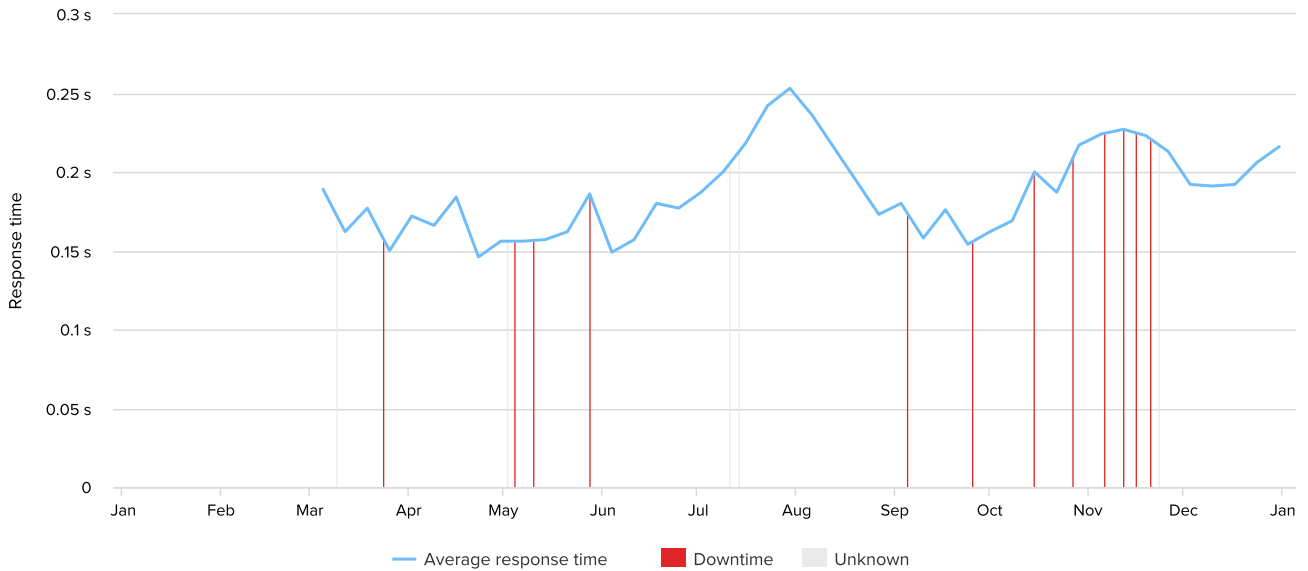

Response time

| | | | | | |
|--------------------------|----------------------|-------------------------|--------------------------------|----------------------------|--------------------------------|
| Downtime 1h17m | Outages 15 | Uptime 99.98% | Max resp. time 253ms | Min resp. time 0 | Avg resp. time 179ms |
|--------------------------|----------------------|-------------------------|--------------------------------|----------------------------|--------------------------------|

| STATUS | FROM | TO | DURATION |
|--------|------------------------|------------------------|------------|
| ↑ | 11/23/2018 04:36:27 AM | 01/01/2019 02:42:27 PM | 39d 10h 6m |
| ? | 11/23/2018 04:33:27 AM | 11/23/2018 04:36:27 AM | 3m |
| ↑ | 11/20/2018 12:59:27 PM | 11/23/2018 04:33:27 AM | 2d 15h 34m |
| ↓ | 11/20/2018 12:53:27 PM | 11/20/2018 12:59:27 PM | 6m |
| ↑ | 11/16/2018 12:28:27 AM | 11/20/2018 12:53:27 PM | 4d 12h 25m |
| ↓ | 11/15/2018 11:45:27 PM | 11/16/2018 12:28:27 AM | 43m |
| ↑ | 11/12/2018 02:44:27 AM | 11/15/2018 11:45:27 PM | 3d 21h 1m |
| ↓ | 11/12/2018 02:42:27 AM | 11/12/2018 02:44:27 AM | 2m |
| ↑ | 11/11/2018 11:30:27 PM | 11/12/2018 02:42:27 AM | 3h 12m |
| ↓ | 11/11/2018 11:27:27 PM | 11/11/2018 11:30:27 PM | 3m |
| ↑ | 11/06/2018 01:51:27 AM | 11/11/2018 11:27:27 PM | 5d 21h 36m |
| ↓ | 11/06/2018 01:49:27 AM | 11/06/2018 01:51:27 AM | 2m |
| ↑ | 10/27/2018 03:03:27 AM | 11/06/2018 01:49:27 AM | 9d 23h 46m |
| ↓ | 10/27/2018 02:59:27 AM | 10/27/2018 03:03:27 AM | 4m |
| ↑ | 10/14/2018 09:53:27 PM | 10/27/2018 02:59:27 AM | 12d 5h 6m |
| ↓ | 10/14/2018 09:52:27 PM | 10/14/2018 09:53:27 PM | 1m |
| ↑ | 09/25/2018 12:57:27 PM | 10/14/2018 09:52:27 PM | 19d 8h 55m |